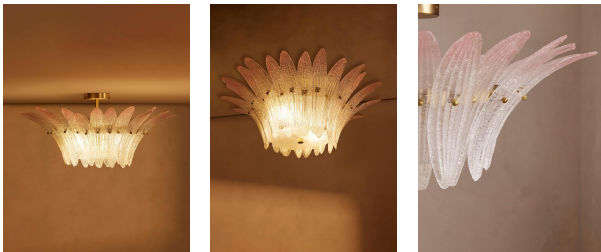

SOHO HOME

Treviso Semi-flush, Pink, Us

£795 Regular

£676 Membership

Product details

Pink sugared glass creates fanned, tapered 'leaves' lit from within for a warm glow. Inspired by the palm trees that can be seen from the windows of Soho House Barcelona, the Treviso ceiling light uses ombre sugared glass to create fanned 'leaves' lit from within.