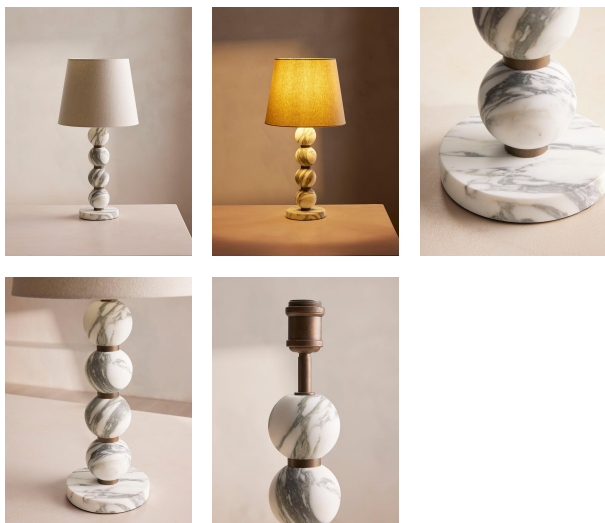

Thelma Table Lamp

£240 Regular

£192 Membership

Product details

Our Thelma table lamp creates a focal point for your bedside, hallway or side table. A turned arabescato honed marble offers a fresh twist on classic lighting styles, with antique bronze detail and a natural linen tapered shade. Inspired by White City House, the unique variations of the stone make for a one-of-a-kind addition to the home. All of our portable lamps are fitted with dimmer switches, allowing you to tailor the light level to your mood.

Dimensions

Product dimensions: H64.1 x W32.3 x D32.3cm / H25.2 x W12.7 x D12.7"

Product weight: 5kg / 11lbs

Packaged or boxed dimensions: H68 x W36 x D36cm / H26.8 x W14.2 x D14.2"

Packaged or boxed weight: 6kg / 13.2lbs