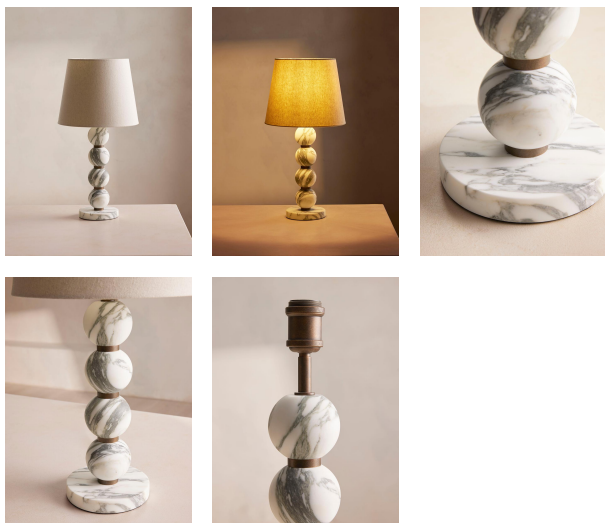

Thelma Table Lamp

£325 Regular

£276 Membership

Product details

Our Thelma table lamp creates a focal point for your bedside, hallway or side table. A turned arabescato honed marble offers a fresh twist on classic lighting styles, with antique bronze detail and a natural linen tapered shade. Inspired by White City House, the unique variations of the stone make for a one-of-a-kind addition to the home. All of our portable lamps are fitted with dimmer switches, allowing you to tailor the light level to your mood.

Dimensions

Product dimensions: H64.1 x W32.3 x D32.3cm / H25.2 x W12.7 x D12.7"

Product weight: 5kg / 11lbs

Packaged or boxed dimensions: H68 x W36 x D36cm / H26.8 x W14.2 x D14.2"

Packaged or boxed weight: 6kg / 13.2lbs