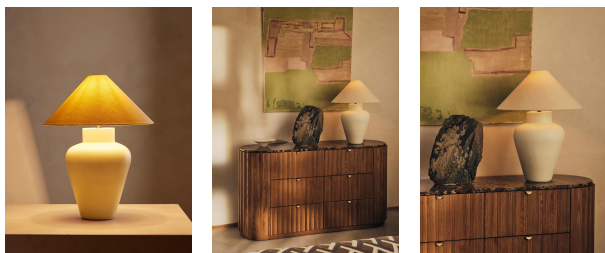

Camille Table Lamp

£240 Regular

£192 Membership

Product details

Our Camille table lamp has a classic shaped base, making it a versatile addition to any room in the home. Taking its cues from the neutral tones of Soho Farmhouse, the base is hand-painted with a white ceramic glaze that gives a matte, mottled finish for depth and texture, complete with a natural linen shade. All of our portable lamps are fitted with dimmer switches, allowing you to tailor the light level to your mood.

Dimensions

Product dimensions: H65 x W50 x D50cm / H25.2 x W12.7 x D12.7"

Product weight: 5kg / 11lbs

Packaged or boxed dimensions: H68 x W36 x D36cm / H26.8 x W14.2 x D14.2"

Packaged or boxed weight: 6kg / 13.2lbs