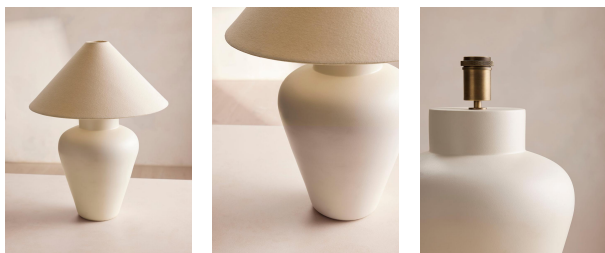

Camille Table Lamp

£240 Regular

£192 Membership

Product details

Our Camille table lamp has a classic shaped base, making it a versatile addition to any room in the home. Taking its cues from the neutral tones of Soho Farmhouse, the base is hand-painted with a white ceramic glaze that gives a matte, mottled finish for depth and texture, complete with a natural linen shade. All of our portable lamps are fitted with dimmer switches, allowing you to tailor the light level to your mood.

Dimensions

Product dimensions: H65 x W50 x D50cm / H25.2 x W12.7 x D12.7"

Product weight: 5kg / 11lbs

Packaged or boxed dimensions: H68 x W36 x D36cm / H26.8 x W14.2 x D14.2"

Packaged or boxed weight: 6kg / 13.2lbs

Details

Assembly required: Yes, self assembly

Base dimensions: H42 x D30cm

Bulb required: 1 / E27 / 9W Maximum

Bulb style: Tala 6W Globe LED

Bulb(s) included: No

Care instructions: Clean with a soft dry cloth only. Do not use polishing agents, harsh chemicals or abrasive cleaners as they may damage the finish.