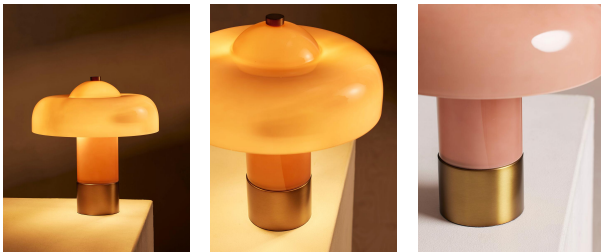

SOHO HOME

Giovanni Table Lamp, Pink

£350 Regular

£298 Membership

Product details

The domed silhouette of this table lamp is made from pink, moulded glass.

Made from coloured glass to create a soft, ambient glow, the Giovanni lamp's domed silhouette takes style cues from the floor lamps that illuminate the pool area of 180 House.

Dimensions

Product dimensions: H32 x W30 x D30cm / H12 x W12 x D12"

Product weight: 5kg / 11lbs

Details

Assembly required: Yes

Base dimensions: H30 x W10 x D10cm

Bulb required: 2 / E14 / 4W Maximum

Bulb style: Tala 4W Candle LED

Bulb(s) included: No

Cable length: 180cm

Care instructions: Clean with a soft dry cloth only. Do not use polishing agents, harsh chemicals or abrasive cleaners as they may damage the finish.

Always switch off the electricity supply before cleaning.

Dimmable: Yes, all portable lighting comes with an inline dimmer on the cable

Electrician required: No

IP Rating: IP20

Shade dimensions: H12 x D30cm

Voltage: 220-240V