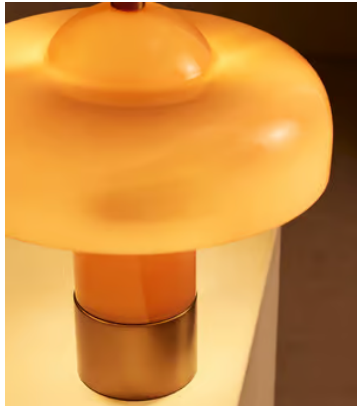

## Giovanni Table Lamp, Pink

£350 Regular price

£298 Member price

The domed silhouette of this table lamp is made from pink, moulded glass.

Made from coloured glass to create a soft, ambient glow, the Giovanni lamp's domed silhouette takes style cues from the floor lamps that illuminate the pool area of 180 House.