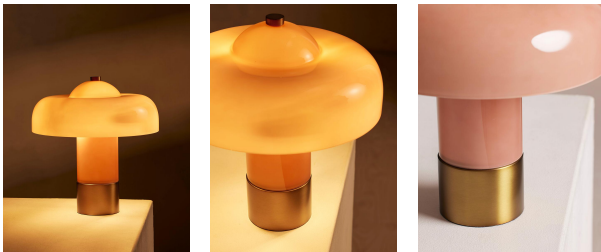

SOHO HOME

Giovanni Table Lamp, Pink

£350 Regular

£298 Membership

Product details

The domed silhouette of this table lamp is made from pink, moulded glass.

Made from coloured glass to create a soft, ambient glow, the Giovanni lamp's domed silhouette takes style cues from the floor lamps that illuminate the pool area of 180 House.

Dimensions

Product dimensions: H32 x W30 x D30cm / H12 x W12 x D12"

Product weight: 5kg / 11lbs

Packaged or boxed dimensions: H37 x W38 x D38cm / H14.6 x W15 x D15"

Packaged or boxed weight: 5kg / 11lbs

Details

Assembly required: Yes

Base dimensions: H30 x W10 x D10cm

Bulb required: 2 / E14 / 4W Maximum

Bulb style: Tala 4W Candle LED

Bulb(s) included: No

Cable length: 180cm

Care instructions: Clean with a soft dry cloth only. Do not use polishing agents, harsh chemicals or abrasive cleaners as they may damage the finish.

Always switch off the electricity supply before cleaning.

Dimmable: Yes, all portable lighting comes with an inline dimmer on the cable

Electrician required: No

IP Rating: IP20

Lighting Certification UK: CE

Shade dimensions: H12 x D30cm

Voltage: 220-240V