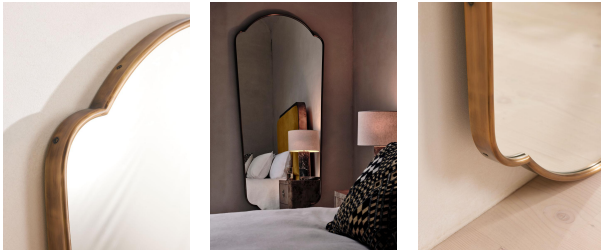

SOHO HOME

Betty Mirror, Tall, Bathroom Safe

£1,295 Regular

£1,101 Membership

Product details

Inspired by vintage 1960s Italian modernist mirrors and White City House, our tall Betty mirror features a sleek, curved frame in an antique brass. Available in either tall or short, it's designed to hang on the wall anywhere in the home, while giving the illusion of more space.

Dimensions

Product dimensions: H179 x W80 x D3.5cm / H70.5 x W31.5 x D1.5"

Product weight: 27.1kg / 59.7lbs

Packaged or boxed dimensions: H196 x W97 x D21cm / H77.2 x W38.2 x D8.3"

Packaged or boxed weight: 38.6kg / 85.1lbs