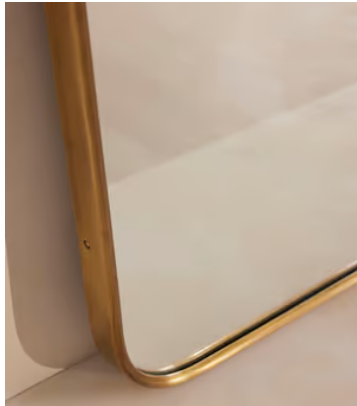

SOHO HOME

Cooper Mirror, Wide

£695 Regular price

£591 Member price

Inspired by vintage 1960s Italian modernist mirrors and seen at DUMBO House, the Cooper mirror features a sleek, curved frame in an antique brass. Ideal placed above a fireplace, shop other styles from the Cooper mirror range to complement the rest of the home.

Dimensions

Dimensions: H80 x W120 x D3.5cm / H31 x W47 x D1.4"

Weight: 22kg / 48.5lbs

Packaged dimensions: H119 x W108 x D16cm / H46.9 x W42.5 x D6.3"

Packaged weight: 22kg / 48.5lbs

Details

Assembly required: No