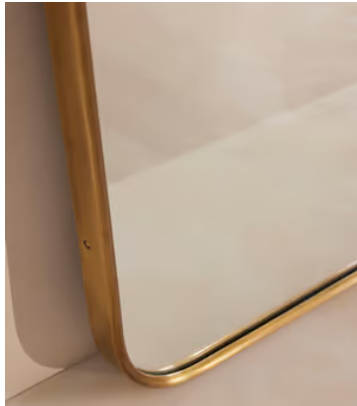

SOHO HOME

Cooper Mirror, Wide

£695 Regular price

£591 Member price

Inspired by vintage 1960s Italian modernist mirrors and seen at DUMBO House, the Cooper mirror features a sleek, curved frame in an antique brass. Ideal placed above a fireplace, shop other styles from the Cooper mirror range to complement the rest of the home.

Dimensions

Dimensions: H80 x W120 x D3.5cm / H31 x W47 x D2"

Weight: 22kg / 48.5lbs

Packaged dimensions: H119 x W108 x D16cm / H46.9 x W42.5 x D6.3"

Packaged weight: 22kg / 48.5lbs

Details

Assembly required: No