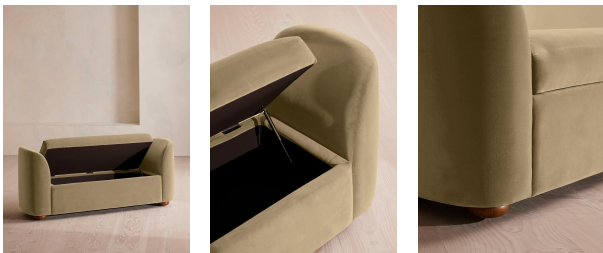

Athena Bench, Velvet, Lichen

£1,295 Regular

£1,101 Membership

Available in

- | | | | |
|---|---------------------|---|-------------------|
|  | Velvet Rust |  | Velvet Lichen |
|  | Velvet Camel |  | Velvet Royal Blue |
|  | Velvet Porcelain |  | Velvet Mustard |
|  | Velvet Olive |  | Velvet Taupe |
|  | Velvet Antique Rose |  | Velvet Grey Blue |

Product details

Ideal for placing at the end of the bed as additional storage or seating, our Athena bench has curved, tapered arms with space under the seat to keep your possessions. Upholstered in rich velvet, this piece echoes the 1960s-style interiors of White City House.

Dimensions

Product dimensions: H67 x W161 x D50cm / H27 x W64 x D20"

Product weight: 44.7kg / 98.5lbs

Packaged or boxed dimensions: H80 x W226 x D102cm / H31.5 x W89 x D40.2"

Packaged or boxed weight: 120kg / 264.6lbs

Fabric: Velvet

Filling: Foam, fiber and feather

Frame: Oak and engineered hardwood

Removable cushions: No

Removable legs: No