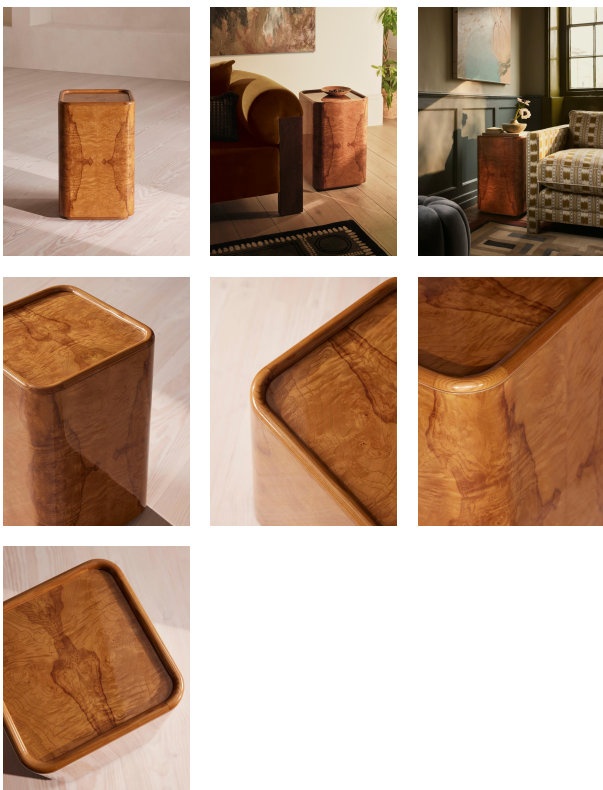

Dawson Side Table, Olive Ash Burl

£995 Regular

£846 Membership

Product details

The Dawson side table is our new way of showcasing burl in the home. Inspired by Soho House Paris and the classic aesthetic seen in every room, the plinth-style design displays large, open swirl patterns of ash burl to bring warmth and depth to any interior scheme. Solid lip detail and V grooving around the perimeter softens interiors with a high-gloss lacquer finish for lustrous shine. Foot glides subtly raise this coffee table off the floor to create an instant focal point in the room. Each of these tables has natural variations in the wood, making each piece unique.

Dimensions

Product dimensions: H60 x W38 x D38cm / H23.6 x W15 x D15"

Product weight: 11kg / 24.3lbs

Packaged or boxed dimensions: H75 x W49 x D49cm / H29.3 x W19.1 x D19.1"

Packaged or boxed weight: 17kg / 37.5lbs