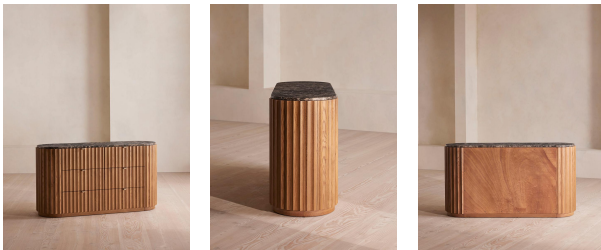

Railton Six Drawer Dresser, Dark Emperador Marble

£2,495 Regular

£2,121 Membership

Product details

Our Railton dresser has been crafted with a solid oak-clad frontage to echo the Brutalist exterior of Soho House Rome with sculptural, curved lines. A honed Spanish Emperador marble top creates a rich contrast against the oak's warm wood tones. The wraparound shape is defined with sculptural ridges to create depth and dimension in the bedroom, living room or hallway.

Dimensions

Product dimensions: H84 x W157 x D50cm / H33.1 x W61.8 x D19.7"

Product weight: 117kg / 257.9lbs

Packaged or boxed dimensions: H109 x W166 x D59cm / H42.7 x W65.4 x D23"

Packaged or boxed weight: 162kg / 357.1lbs

polish. Avoid contact with water and other liquids.

Composition: Oak Wood, Poplar Wood, Plywood, MDF, Oak Veneer, Steel and Dark Emperador Marble

Drawer dimensions: H15 x W48.6 x D33.7cm

Feet: Plastic glide

Frame: Oak wood

Removable legs: No