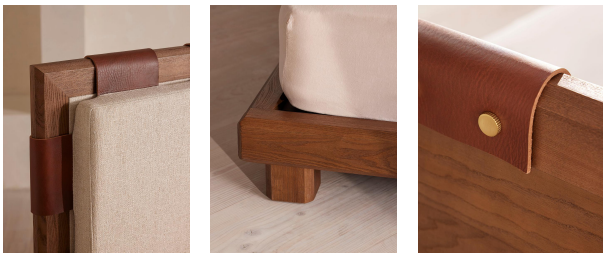

Barnaby Bed, Super King, Linen

£4,195 Regular

£3,566 Membership

Sizes

King, Super King

Product details

Leatherwork accents give our Barnaby bed an artisanal feel. Inspired by the linen textures found in the bedrooms at Soho Roc House, this bed features a removable headboard cushion, so that you can change the look depending on the mood and season. Leather straps around the headboard are punctuated with antique brass fixings against solid ash craftsmanship. Pair with our Wool sleeper Pillow Top Mattress for a comfy and cosy night's sleep.

Dimensions

Product dimensions: H120 x W198 x D214cm / H47.2 x W78 x D84.3"

Product weight: 107kg / 235.9lbs

Number of boxes: 2

Details

Assembly required: Yes

Care instructions: Dust often using a clean, soft, dry and lint-free cloth. Blot spills immediately and wipe with a clean, damp, cloth. We do not

Fabric: Linen

Feet: Plastic Glide

Filling: Foam

Footboard dimensions: H20 x W198 x D6cm

Frame: Ash Wood and Poplar Wood

Hardware: Steel bolts

Headboard dimensions: H120 x W198 x D12.5cm

Mattress size: UK Super King