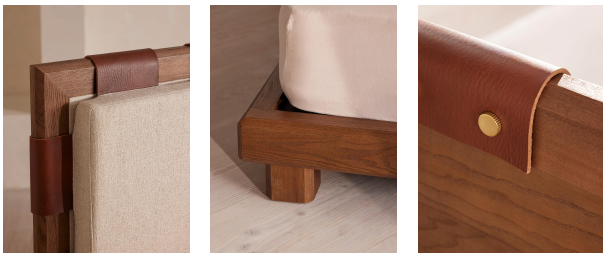

Barnaby Bed, King, Linen

£3,795

Regular

£3,226

Membership

Sizes

King, Super King

Product details

Leatherwork accents give our Barnaby bed an artisanal feel. Inspired by the linen textures found in the bedrooms at Soho Roc House, this bed features a removable headboard cushion, so that you can change the look depending on the mood and season. Leather straps around the headboard are punctuated with antique brass fixings against solid ash craftsmanship. Pair with our Wool sleeper Pillow Top Mattress for a comfy and cosy night's sleep.

Fabric: Linen

Feet: Plastic Glide

Filling: Foam

Footboard dimensions: H20 x W168 x D6cm

Frame: Ash Wood and Poplar Wood

Hardware: Steel bolts

Headboard dimensions: H120 x W168 x D12.5cm

Mattress size: UK King