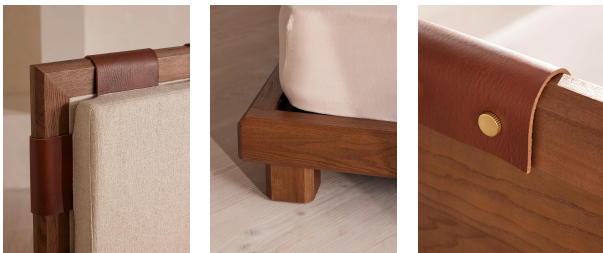

Dimensions

Product dimensions: H120 x W168 x D214cm / H47.2 x W66.1 x D84.3"

Product weight: 97kg / 213.8lbs

Number of boxes: 2