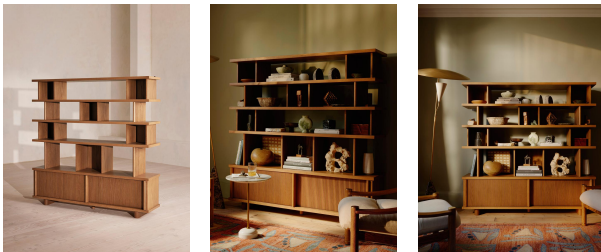

Marin Shelving Unit

£3,795 Regular

£3,226 Membership

Product details

You will find similar shelving units to the Marin design in Soho House Chicago, which this piece is inspired by. Crafted from solid American oak, the mid-tone finish and vertical grooved details echo the House's vintage aesthetic, with an array of alternating shelves that sit above a sideboard unit designed for multiple use, from book storage to displaying objects. Reinforced sliding doors below keep other storage elements hidden, with an internal shelf that can be adjusted to suit your needs. Use against the wall or as a divider to create different zones in the room.

Dimensions

Product dimensions: H170 x W170 x D38cm / H66.9 x W66.9 x D15"

Product weight: 144kg / 317.5lbs

Number of boxes: 3

Details

Adjustable shelf?: Yes

Assembly required: Yes

Care instructions: Dust often using a clean, soft, dry and lint-free cloth. Blot spills immediately and wipe with a clean, damp, cloth. We do not

recommend the use of chemical cleansers, abrasives or furniture

polish. Avoid contact with water and other liquids.

Clearance: 9cm

Composition: American Oak Wood, MDF and Iron

Door dimensions: H35 x W163 x D33cm

Feet: Plastic Glide

Frame: American Oak Wood and MDF

Hardware: Metal support plates and sliding door mechanism

Removable legs: No