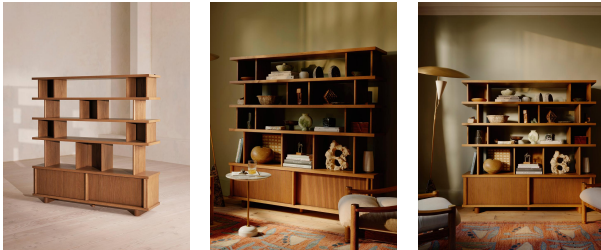

Marin Shelving Unit

£3,795 Regular

£3,226 Membership

Product details

You will find similar shelving units to the Marin design in Soho House Chicago, which this piece is inspired by. Crafted from solid American oak, the mid-tone finish and vertical grooved details echo the House's vintage aesthetic, with an array of alternating shelves that sit above a sideboard unit designed for multiple use, from book storage to displaying objects. Reinforced sliding doors below keep other storage elements hidden, with an internal shelf that can be adjusted to suit your needs. Use against the wall or as a divider to create different zones in the room.

Dimensions

Product dimensions: H170 x W170 x D38cm / H66.9 x W66.9 x D15"

Product weight: 144kg / 317.5lbs

Number of boxes: 3

Details

Adjustable shelf?: Yes

Assembly required: Yes

Care instructions: Dust often using a clean, soft, dry and lint-free cloth. Blot spills immediately and wipe with a clean, damp, cloth. We do not

recommend the use of chemical cleansers, abrasives or furniture

polish. Avoid contact with water and other liquids.

Clearance: 9cm

Composition: American Oak Wood, MDF and Iron

Door dimensions: H35 x W163 x D33cm

Feet: Plastic Glide

Frame: American Oak Wood and MDF

Hardware: Metal support plates and sliding door mechanism

Removable legs: No