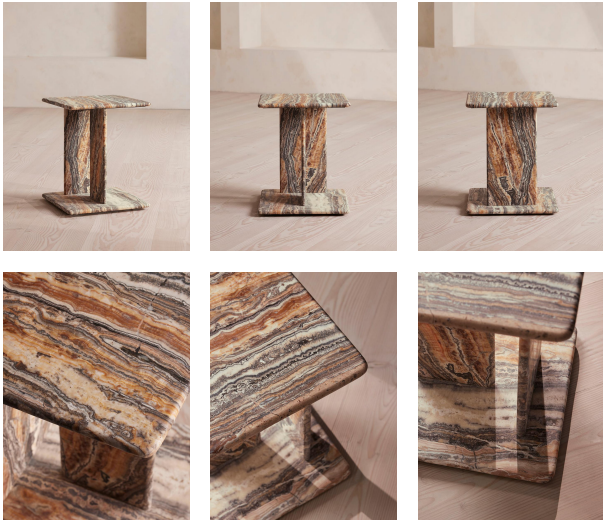

Dimensions

Product dimensions: H55 x W45 x D45cm / H21.7 x W17.7 x D17.7"

Product weight: 40kg / 88.2lbs

Packaged or boxed dimensions: H91 x W71 x D71cm / H35.8 x W28 x D28"

Packaged or boxed weight: 65kg / 143.3lbs