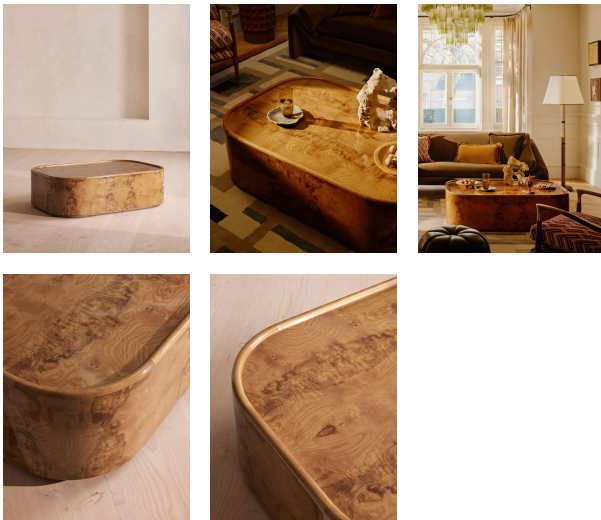

SOHO HOME

Dawson Coffee Table, Olive Ash Burl

£2,495 Regular

£2,121 Membership

Product details

The Dawson coffee table is our new way of showcasing burl in the home. Inspired by Soho House Paris and the classic aesthetic seen in every room, this piece displays the large, open swirl patterns of ash burl to bring warmth and depth to any interior scheme. The rounded, oblong shape adds softness with solid lip detail and V grooving around the perimeter for clean, sculptural lines, while the high-gloss lacquer finish creates lustrous shine. Foot glides subtly raise this coffee table off the floor to create an instant focal point in the room. Each of these coffee tables has natural variations in the wood, making each piece unique.

Dimensions

Product dimensions: H30 x W120 x D80cm / H11.8 x W47.2 x D31.5"

Product weight: 39kg / 86lbs

Details

Assembly required: No

Care instructions: For general cleaning, wipe with a damp soft clean cloth. Ensure the cloth is damp, not soaking wet and wipe in down strokes not