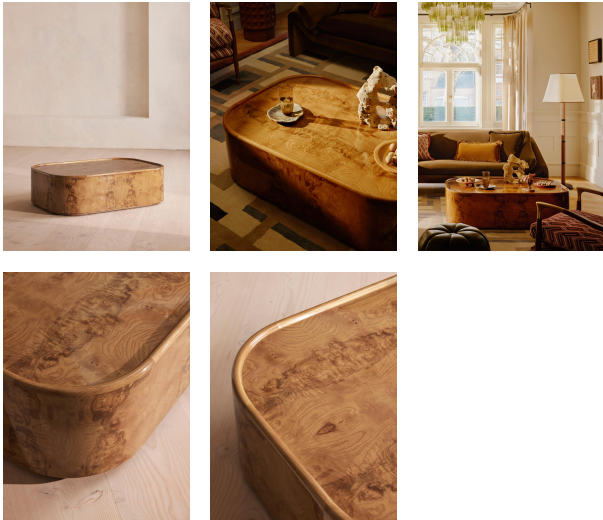

Dawson Coffee Table, Olive Ash Burl

£2,495 Regular

£2,121 Membership

Product details

The Dawson coffee table is our new way of showcasing burl in the home. Inspired by Soho House Paris and the classic aesthetic seen in every room, this piece displays the large, open swirl patterns of ash burl to bring warmth and depth to any interior scheme. The rounded, oblong shape adds softness with solid lip detail and V grooving around the perimeter for clean, sculptural lines, while the high-gloss lacquer finish creates lustrous shine. Foot glides subtly raise this coffee table off the floor to create an instant focal point in the room. Each of these coffee tables has natural variations in the wood, making each piece unique.

Dimensions

Product dimensions: H30 x W120 x D80cm / H11.8 x W47.2 x D31.5"

Product weight: 39kg / 86lbs

Details

Assembly required: No

Care instructions: For general cleaning, wipe with a damp soft clean cloth. Ensure the cloth is damp, not soaking wet and wipe in down strokes not