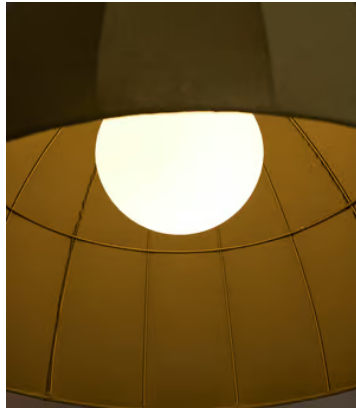

SOHO HOME

Maris Pendant, Olive

£450 Regular price

£383 Member price

The unique domed structure of our Maris pendant is inspired by the architectural design of our Farm Huts at Soho Farmhouse. Featuring a blackened brass frame and a pulled linen shade to bring warm and ambient lighting into any room, this ceiling light also has a milky-coloured glass diffuser around the bulb to soften the light level.