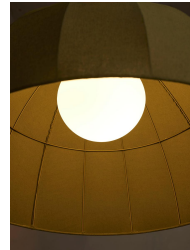

Maris Pendant, Olive

£450

Regular

£383

Membership

Available in

Natural

Green

Product details

The unique domed structure of our Maris pendant is inspired by the architectural design of our Farm Huts at Soho Farmhouse. Featuring a blackened brass frame and a pulled linen shade to bring warm and ambient lighting into any room, this ceiling light also has a milky-coloured glass diffuser around the bulb to soften the light level.

Dimensions

Product dimensions: H45 x W75 x D75cm / H18 x W30 x D29.5"

Product weight: 3kg / 6.6lbs

Packaged or boxed dimensions: H80 x W80 x D50cm / H31.5 x W31.5 x D19.7"

Packaged or boxed weight: 3kg / 6.6lbs