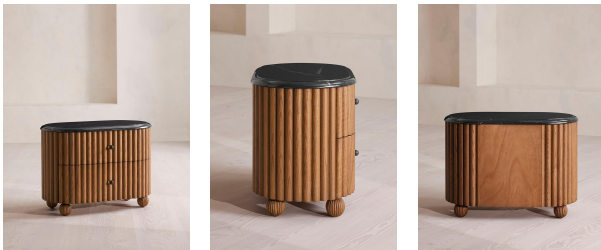

Carlisle Bedside Table, Black Marquina Marble, Large

£1,395 Regular

£1,186 Membership

Product details

Inspired by designs found at White City House, our large Carlisle bedside table has been intricately carved from mid-tone oak with a fluted finish for textural depth. Accents of Spanish black Marquina marble to the top and handles add a refined material contrast, with two drawers and the wraparound shape resting on solid oak bun feet.

Dimensions

Product dimensions: H60 x W82 x D47.5cm / H23.6 x W32.3 x D18.7"

Product weight: 57kg / 125.7lbs

Packaged or boxed dimensions: H74 x W96 x D64cm / H28.9 x W37.8 x D25.2"

Packaged or boxed weight: 83kg / 183lbs

polish. Avoid contact with water and other liquids. Always use a coaster.

Clearance: 8.5cm

Composition: Oak Wood, Plywood, Poplar Wood, Oak Veneer, Black Marquina Marble, Aluminium and Steel

Drawer dimensions: H15 x W61.6 x D32cm

Feet: Plastic Glide

Frame: Oak Wood and Plywood

Hardware: Steel Drawer Runners

Removable legs: Yes