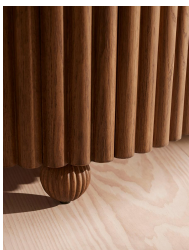

Dimensions

Product dimensions: H60 x W82 x D47.5cm / H23.6 x W32.3 x D18.7"

Product weight: 57kg / 125.7lbs

Packaged or boxed dimensions: H74 x W96 x D64cm / H28.9 x W37.8 x D25.2"

Packaged or boxed weight: 83kg / 183lbs