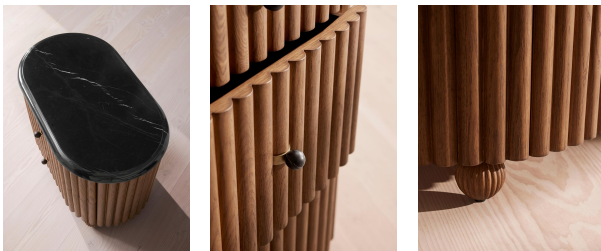

Carlisle Bedside Table, Black Marquina Marble, Large

£1,395 Regular

£1,186 Membership

Product details

Inspired by designs found at White City House, our large Carlisle bedside table has been intricately carved from mid-tone oak with a fluted finish for textural depth. Accents of Spanish black Marquina marble to the top and handles add a refined material contrast, with two drawers and the wraparound shape resting on solid oak bun feet.

Dimensions

Product dimensions: H60 x W82 x D47.5cm / H23.6 x W32.3 x D18.7"

Product weight: 57kg / 125.7lbs

Packaged or boxed dimensions: H74 x W96 x D64cm / H28.9 x W37.8 x D25.2"

Packaged or boxed weight: 83kg / 183lbs

polish. Avoid contact with water and other liquids. Always use a coaster.

Clearance: 8.5cm

Composition: Oak Wood, Plywood, Poplar Wood, Oak Veneer, Black Marquina Marble, Aluminium and Steel

Drawer dimensions: H15 x W61.6 x D32cm

Feet: Plastic Glide

Frame: Oak Wood and Plywood

Hardware: Steel Drawer Runners

Removable legs: Yes