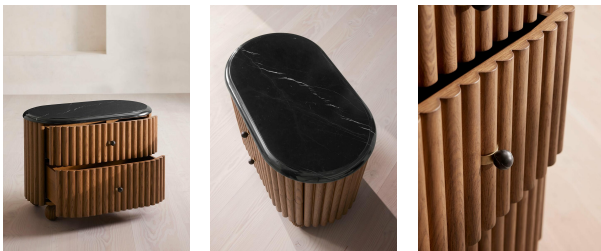

Carlisle Bedside Table, Black Marquina Marble, Large

£1,395

Regular

£1,186

Membership

Product details

Inspired by designs found at White City House, our large Carlisle bedside table has been intricately carved from mid-tone oak with a fluted finish for textural depth. Accents of Spanish black Marquina marble to the top and handles add a refined material contrast, with two drawers and the wraparound shape resting on solid oak bun feet.

- Two-drawer bedside table
- Fluted design
- Black Marquina marble top and handles
- Marble sourced from Spain
- Variations in the stone make each one unique
- Solid oak bun feet
- Inspired by White City House

Dimensions

Product dimensions: H60 x W82 x D47.5cm / H23.6 x W32.3 x D18.7"

Product weight: 57kg / 125.7lbs

Packaged or boxed dimensions: H74 x W96 x D64cm / H28.9 x W37.8 x D25.2"

Packaged or boxed weight: 83kg / 183lbs

Feet: Plastic Glide

Frame: Oak Wood and Plywood

Hardware: Steel Drawer Runners

Removable legs: Yes