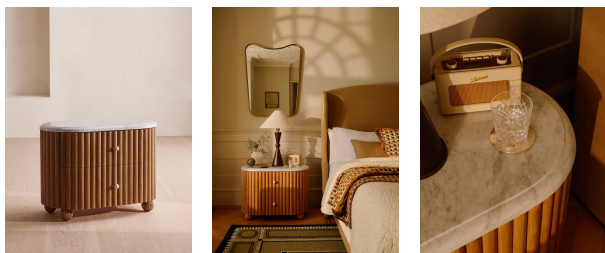

Carlisle Bedside Table, Carrara Marble, Large

£1,395 Regular

£1,186 Membership

Product details

Inspired by designs found at White City House, our large Carlisle bedside table has been intricately carved from a natural-tone oak with a fluted finish for textural depth. Accents of polished Italian Carrara marble to the top and handles add a refined material contrast, with two drawers and the wraparound shape resting on solid oak bun feet.

Dimensions

Product dimensions: H60 x W82 x D47.5cm / H23.6 x W32.3 x D18.7"

Product weight: 57kg / 125.7lbs

Packaged or boxed dimensions: H74 x W96 x D64cm / H28.9 x W37.8 x D25.2"

Packaged or boxed weight: 83kg / 183lbs

Feet: Plastic Glide

Frame: Oak Wood and Plywood

Hardware: Steel Drawer Runners

Removable legs: Yes