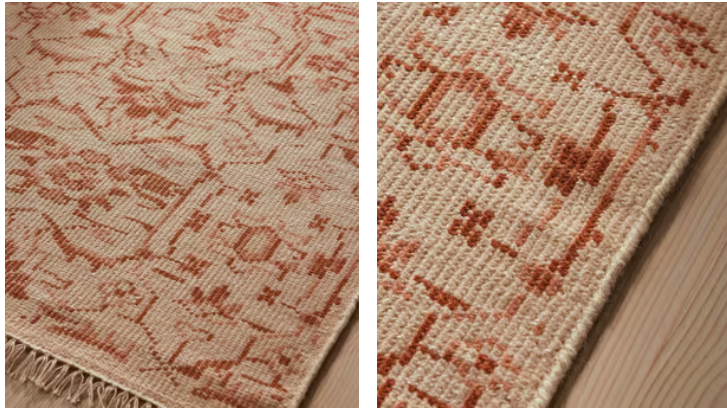

## Silvanus Rug, Rust, 90 x 350cm

£1,395 Regular price

£1,186 Member price

Our Silvanus rug is inspired by a damask motif found in Babington House. Hand-knotted in India by skilled artisans, each rug takes up to six months to craft with 22 knots per square inch for extra durability and comfort. Layer under a sofa or table for an instant pop of pattern and texture.

### Available in 2 sizes

75 x 250cm (H250 x W75 x D1cm / H8'2" x W2'5" x D0.4")

90 x 350cm (H350 x W95 x D1cm / H11'5" x W3'1" x D0.4")