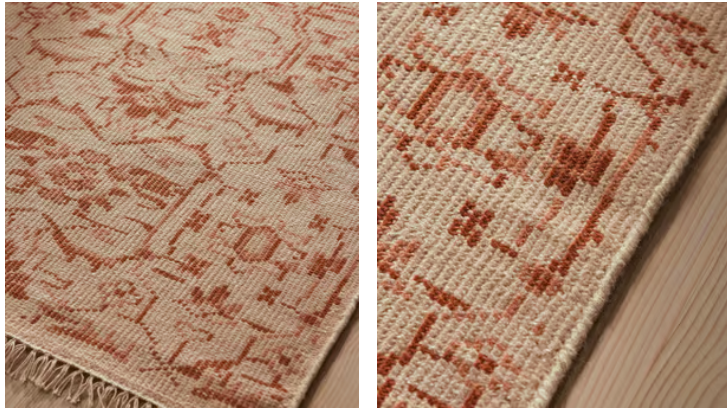

SOHO HOME

Silvanus Rug, Rust, 90 x 350cm

£1,395 Regular price

£1,186 Member price

Our Silvanus rug is inspired by a damask motif found in Babington House. Hand-knotted in India by skilled artisans, each rug takes up to six months to craft with 22 knots per square inch for extra durability and comfort. Layer under a sofa or table for an instant pop of pattern and texture.

Dimensions

Dimensions: H350 x W95 x D1cm / H11'5" x W3'1" x D0.4"

Weight: 15kg / 33.1lbs

Packaged dimensions: H91 x W17 x D17cm / H35.8 x W6.7 x D6.7"

Packaged weight: 15kg / 33.1lbs

Details

Composition: Pile: 100% Wool, Base: 95% Cotton, 5% Viscose - Overall: 50% Cotton, 47% Wool, 3% Viscose

Available in 2 sizes

75 x 250cm (H250 x W75 x D1cm / H8'2" x W2'5" x D0.4")

90 x 350cm (H350 x W95 x D1cm / H11'5" x W3'1" x D0.4")