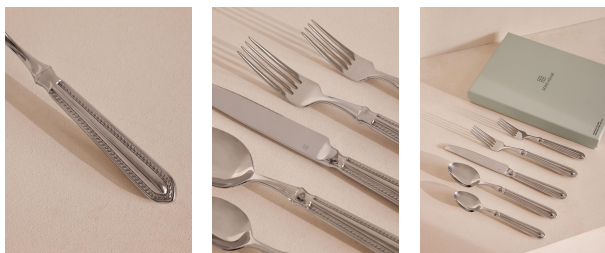

SOHO HOME

Randwick Cutlery, Set Of 20

£340 Regular

£289 Membership

Product details

Our Randwick cutlery is a modern take on traditional flatware, inspired by Soho House Paris. The shape references its classic design with a weighted handle and tear-drop edge, as well as twisted rope detail for an element of texture.

Dimensions

Product dimensions: H27 x W18.5 x D35cm / H10.6 x W7.3 x D13.8"

Product weight: 0.63kg / 1.4lbs

Packaged or boxed dimensions: H39 x W29 x D37cm / H15.4 x W11.2 x D14.4"

Packaged or boxed weight: 12.95kg / 28.5lbs

Number of boxes: 5

Details

Additional dimensions: Dinner Knife: H1.9 x W2 x L24cm / Dinner Spoon: H2.5 x W4 x L21cm / Dinner Fork: H2.9 x W2.4 x L21.5cm / Teaspoon: H1.7 x W3.2 x L18cm / Salad Fork: H2.5 x W2.1 x L17.1cm

Assembly required: No

Care instructions: We recommend handwashing new flatware before the first use.

Rinse foods from flatware, especially those with high salt content like butter. Avoid soaking in water for a prolonged period of time.

Dishwasher safe: Yes

Material: Stainless Steel

Microwave safe: No

Oven safe: No