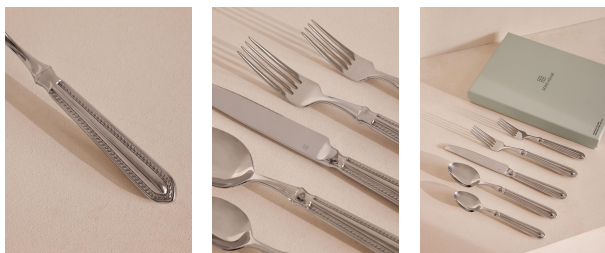

SOHO HOME

Randwick Cutlery, Set Of 20

£340 Regular

£289 Membership

Product details

Our Randwick cutlery is a modern take on traditional flatware, inspired by Soho House Paris. The shape references its classic design with a weighted handle and tear-drop edge, as well as twisted rope detail for an element of texture.

Dimensions

Product dimensions: H27 x W18.5 x D35cm / H10.6 x W7.3 x D13.8"

Product weight: 1kg / 2.2lbs

Packaged or boxed dimensions: H39 x W3 x D37cm / H15.4 x W1.2 x D14.4"

Number of boxes: 4

Details

Additional dimensions: Dinner Knife: H1.9 x W2 x L24cm / Dinner Spoon: H2.5 x W4 x L21cm / Dinner Fork: H2.9 x W2.4 x L21.5cm / Teaspoon: H1.7 x W3.2 x L18cm / Salad Fork: H2.5 x W2.1 x L17.1cm
Assembly required: No