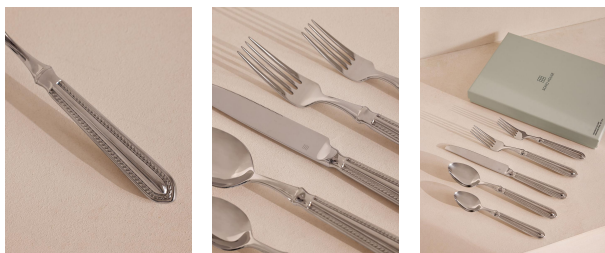

SOHO HOME

Randwick Cutlery, Set Of 20

£340 Regular

£289 Membership

Product details

Our Randwick cutlery is a modern take on traditional flatware, inspired by Soho House Paris. The shape references its classic design with a weighted handle and tear-drop edge, as well as twisted rope detail for an element of texture.

Dimensions

Product dimensions: H27 x W18.5 x D35cm / H10.6 x W7.3 x D13.8"

Product weight: 0.6kg / 1.3lbs

Packaged or boxed dimensions: H39 x W29 x D37cm / H15.4 x W11.2 x D14.4"

Packaged or boxed weight: 13kg / 28.7lbs

Number of boxes: 5

Details

Additional dimensions: Dinner Knife: H1.9 x W2 x L24cm / Dinner Spoon: H2.5 x W4 x L21cm / Dinner Fork: H2.9 x W2.4 x L21.5cm / Teaspoon: H1.7 x W3.2 x L18cm / Salad Fork: H2.5 x W2.1 x L17.1cm