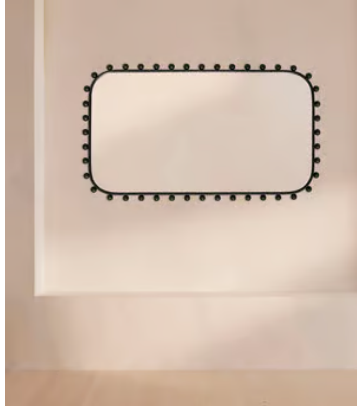

SOHO HOME

Lovina Mirror

£795 Regular price

£676 Member price

The rectangular silhouette of this mirror is made from powder-coated, blackened brass that's designed to be bathroom safe.

A rectangular frame with curved corners mirrors the silhouettes seen throughout White City House, decorated with orb-shaped embellishments.

Dimensions

Dimensions: H95 x W50 x D3cm / H37.4 x W19.7 x D1.2"

Weight: 14kg / 30.9lbs

Packaged weight: 14kg / 30.9lbs

Details

Assembly required: No

Bathroom safe: Yes

Composition: Brass