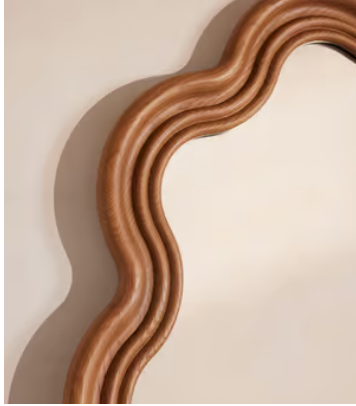

SOHO HOME

Palermo Mirror

£1,995 Regular price

£1,696 Member price

The wavy silhouette of this mirror is carved from solid, mid-toned ash wood with a stained finish

Inspired by the silhouettes seen throughout White City House, the Palermo mirror has a rippled, grooved edge carved from solid ash wood with a stained, mid-toned finish.