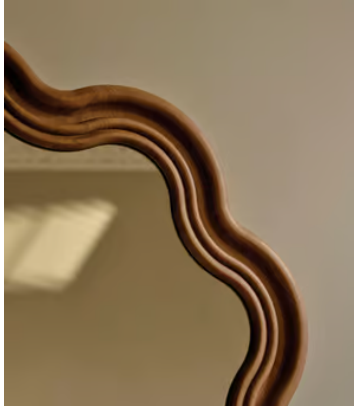

SOHO HOME

Palermo Mirror

£1,995 Regular price

£1,696 Member price

The wavy silhouette of this mirror is carved from solid, mid-toned ash wood with a stained finish

Inspired by the silhouettes seen throughout White City House, the Palermo mirror has a rippled, grooved edge carved from solid ash wood with a stained, mid-toned finish.