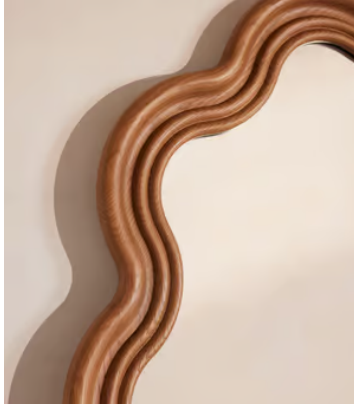

SOHO HOME

Palermo Mirror

£1,995 Regular price

£1,696 Member price

The wavy silhouette of this mirror is carved from solid, mid-toned ash wood with a stained finish

Inspired by the silhouettes seen throughout White City House, the Palermo mirror has a rippled, grooved edge carved from solid ash wood with a stained, mid-toned finish.