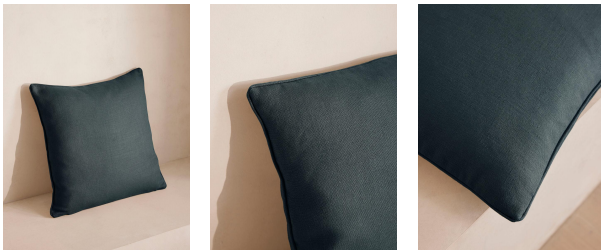

Vinnie Square Cushion, Prussian Blue

£155 Regular

£132 Membership

Available in

- | | |
|--|---|
|  Sage |  Ochre |
|  Sienna |  Bisque |
|  Antique Rose |  Wheat |
|  Olive |  Prussian Blue |

Sizes

50 x 50cm, 65 x 65cm

Product details

Our feather-filled Vinnie cushions are upholstered in natural linen with a wide range of colours to choose from. Each matches back to our upholstery fabrics, allowing you to easily layer colours and textures as we do in the Houses across sofas, beds and armchairs.

Dimensions

Product dimensions: H50 x W50 x D10cm / H19.7 x W19.7 x D3.9"

Product weight: 1kg / 2.2lbs

Packaged or boxed dimensions: H27 x W53 x D53cm / H10.6 x W20.9 x D20.9"

Packaged or boxed weight: 13kg / 28.7lbs