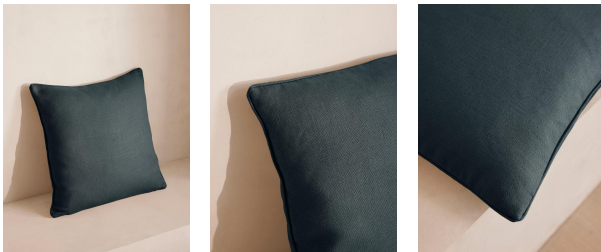

Vinnie Square Cushion, Prussian Blue

£155 Regular

£132 Membership

Available in

- | | |
|------------------------------------------------------------------------------------------------|---------------------------------------------------------------------------------------------------|
|  Sage |  Ochre |
|  Sienna |  Bisque |
|  Antique Rose |  Wheat |
|  Olive |  Prussian Blue |

Sizes

50 x 50cm, 65 x 65cm

Product details

Our feather-filled Vinnie cushions are upholstered in natural linen with a wide range of colours to choose from. Each matches back to our upholstery fabrics, allowing you to easily layer colours and textures as we do in the Houses across sofas, beds and armchairs.

Dimensions

Product dimensions: H50 x W50 x D10cm / H19.7 x W19.7 x D3.9"

Product weight: 1kg / 2.2lbs

Packaged or boxed dimensions: H27 x W53 x D53cm / H10.6 x W20.9 x D20.9"

Packaged or boxed weight: 13kg / 28.7lbs