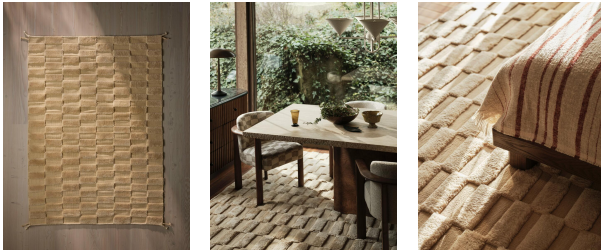

Farah Rug, 20 X 30cm (swatch)

£10 Regular

£9 Membership

Sizes

20 x 30cm (Swatch), 170 x 240cm, 200 x 300cm, 270 x 360cm, 300 x 420cm

Product details

Our Farah rug uses a mix of wool flatwoven blocks against flokati techniques to create a subtle checkerboard design. The combination of light and dark tones make this style an easy layering piece in the home with other warm neutral rugs. Finished with two authentic tassels to each corner, place under a dining table or a coffee table to recreate the natural, comforting design aesthetic of our country Houses.

- Checkerboard rug swatch
- Flatwoven and flokati blocks
- Warm, neutral tones
- Inspired by our country Houses

Dimensions

Product dimensions: H20 x W30 x D2cm / H7" x W11" x D0.8"

Details

Assembled size: 20 x 30cm

Composition: 95% Wool, 5% Cotton

Construction: Flokati - Flatweave with hand knotted sections

Pile: Wool