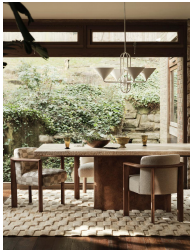

Farah Rug, 300 X 420cm

£3,295

Regular

£2,801

Membership

Sizes

170 x 240cm, 200 x 300cm, 270 x 360cm, 300 x 420cm, 20 x 30cm (Swatch)

Product details

Our Farah rug uses a mix of wool flatwoven blocks against flokati techniques to create a subtle checkerboard design. The combination of light and dark tones make this style an easy layering piece in the home with other warm neutral rugs. Finished with two authentic tassels to each corner, place under a dining table or a coffee table to recreate the natural, comforting design aesthetic of our country Houses.