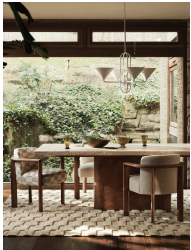

Farah Rug, 170 X 240cm

£995

Regular

£846

Membership

Sizes

170 x 240cm, 200 x 300cm, 270 x 360cm, 300 x 420cm
, 20 x 30cm (Swatch)

Product details

Our Farah rug uses a mix of wool flatwoven blocks against flokati techniques to create a subtle checkerboard design. The combination of light and dark tones make this style an easy layering piece in the home with other warm neutral rugs. Finished with two authentic tassels to each corner, place under a dining table or a coffee table to recreate the natural, comforting design aesthetic of our country Houses.