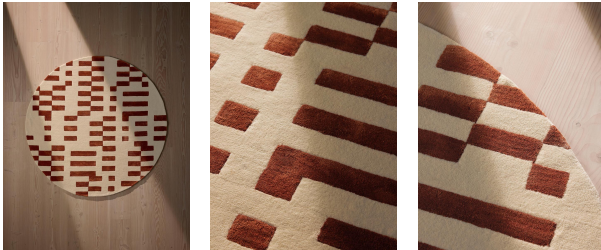

SOHO HOME

Raya Rug, Rust Round 200 X 200cm

£795 Regular

£676 Membership

Sizes

200 x 200cm, 250 x 250cm

Product details

Referencing the geometric patterns at White City House, the round Raya rug features a bold, linear pattern designed by our in-house team. Hand-tufted by a group of skilled artisans in India, a contrasting wool and viscose pile creates texture and sheen underfoot.

Details

Assembled size: 200 x 200cm

Assembly required: No

Care instructions: Spot Clean Only

Composition: Pile: 52% Wool, 48% Viscose - Base: 96% Polyester, 4% Viscose - Overall: 47% Wool, 44% Viscose, 9% Polyester

Construction: Hand Tufted

Pile: Wool