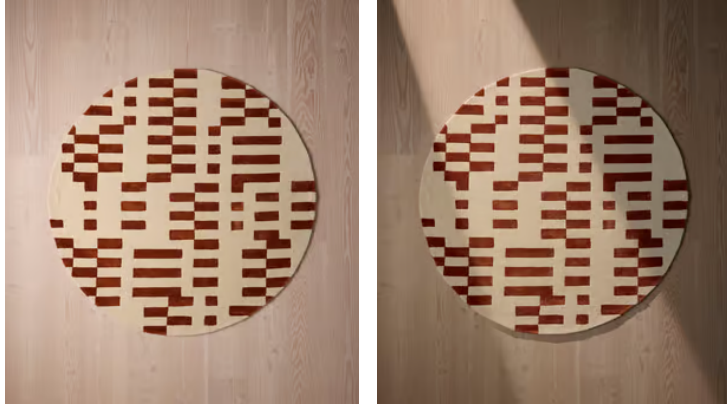

SOHO HOME

Raya Rug, Rust Round 200 x 200cm

£1,095 Regular price

£931 Member price

Referencing the geometric patterns at White City House, the round Raya rug features a bold, linear pattern designed by our in-house team. Hand-tufted by a group of skilled artisans in India, a contrasting wool and viscose pile creates texture and sheen underfoot.

Dimensions

Dimensions: H200 x W200 x D1cm / H6'7" x W6'7" x D0.5"

Weight: 15kg / 33.1lbs

Packaged dimensions: H203 x W22 x D22cm / H79.9 x W8.7 x D8.7"

Packaged weight: 15kg / 33.1lbs

Details

Assembled size: 200 x 200cm

Available in 2 sizes

200 x 200cm (H200 x W200 x D1cm / H6'7" x W6'7" x D0.5")

250 x 250cm (H250 x W250 x D1cm / H8'2" x W8'2" x D0.5")