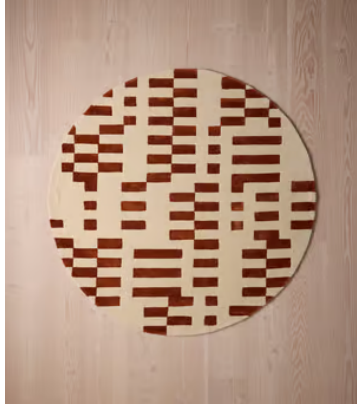

## Raya Rug, Rust Round 200 x 200cm

£1,095 Regular price

£931 Member price

Referencing the geometric patterns at White City House, the round Raya rug features a bold, linear pattern designed by our in-house team. Hand-tufted by a group of skilled artisans in India, a contrasting wool and viscose pile creates texture and sheen underfoot.