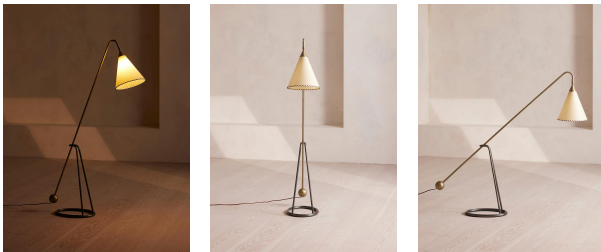

SOHO HOME

Beatrice Floor Lamp

£595 Regular

£506 Membership

Product details

The angular silhouette of this floor lamp is topped with a neutral-toned parchment shade laced with contrasting leather.

With an angular silhouette similar to traditional task lamps, the Beatrice floor lamp has an antiqued brass finish to evoke the historical surroundings of Soho House Amsterdam. It's fitted with pivoting mechanisms at the top and bottom to adjust the angle of the light.

Dimensions

Product dimensions: H171 x W31 x D78cm / H67 x W12 x D31"

Product weight: 10kg / 22lbs

Packaged or boxed dimensions: H42 x W61 x D181cm / H16.5 x W24 x D71.3"

Packaged or boxed weight: 10kg / 22lbs

Details

Assembly required: Yes

Base dimensions: H171 x W31 x D31cm

Bulb required: 1 / E26

Bulb style: Tala 6W Globe LED

Bulb(s) included: No

Cable length: 180cm

Care instructions: Clean with a soft dry cloth only. Do not use polishing agents, harsh chemicals or abrasive cleaners as they may damage the finish.