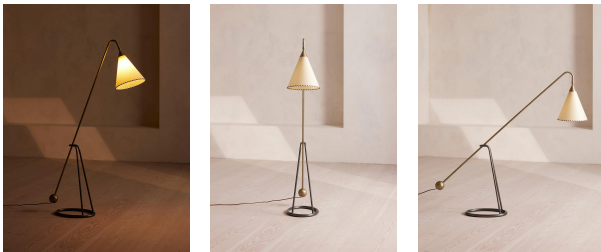

SOHO HOME

Beatrice Floor Lamp

£595 Regular

£506 Membership

Product details

The angular silhouette of this floor lamp is topped with a neutral-toned parchment shade laced with contrasting leather.

With an angular silhouette similar to traditional task lamps, the Beatrice floor lamp is made from antiqued brass to evoke the historical surroundings of Soho House Amsterdam. It's fitted with pivoting mechanisms at the top and bottom to adjust the angle of the light.

Dimensions

Product dimensions: H171 x W31 x D78cm / H67 x W12 x D31"

Product weight: 10kg / 22lbs

Details

Assembly required: Yes

Base dimensions: H171 x W31 x D31cm

Bulb required: 1 / E26

Bulb style: Tala 6W Globe LED