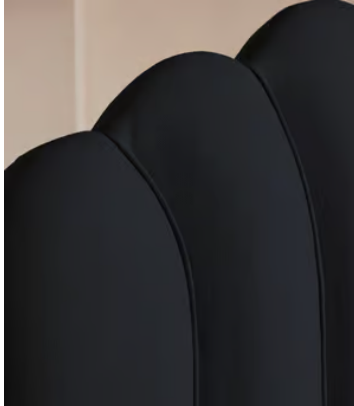

## Manette Bed, Super King, Linen, Indigo

£4,495 Regular price

£3,821 Member price

An Art Deco-inspired fan headboard with piping detail characterises our Manette bed to create a focal point in your own bedroom. Handmade in the UK by skilled craftsmen, it's upholstered in natural linen and draws influence from the cosy bedrooms of Kettner's in London. Resting on turned hardwood feet for added depth and texture, this particular style sits low to the floor for ease and comfort.