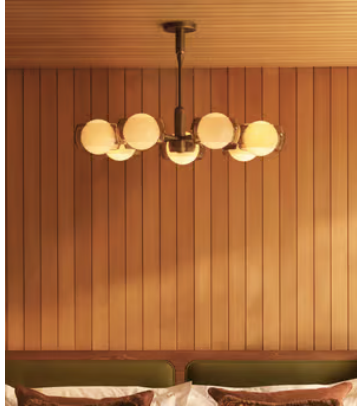

SOHO HOME

Douglas Chandelier

£1,595 Regular price

£1,356 Member price

Suspended from a brass-plated metal framework, globe-shaped lamps are surrounded by smoked glass segments to create soft overhead lighting.

Inspired by the bar lighting seen in White City House, the Douglas chandelier has a shallow silhouette that sits close to the ceiling. It has seven white-lit orbs that are partially covered by domed, smoked brown glass.