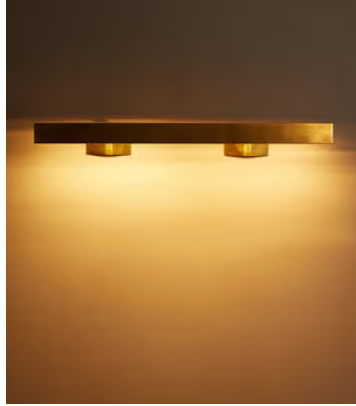

SOHO HOME

Enrica Picture Light, 30" US

£495 Regular price

£421 Member price

Recreate the Soho House art aesthetic in your own home with our Enrica picture light. Designed to complement your artworks' surroundings, this functional and adjustable design has been crafted using solid brass, which will patina over time. Available in two sizes, use it to add character and personality, as we would at Shoreditch House with multiple picture walls.

Dimensions

Dimensions: H10 x W73 x D22cm / H4 x W29 x D8.7"

Weight: 3kg / 6.6lbs

Packaged dimensions: H15 x W87 x D35cm / H5.9 x W34.3 x D13.8"

Packaged weight: 3kg / 6.6lbs

Details

Assembly required: Yes - Specialist