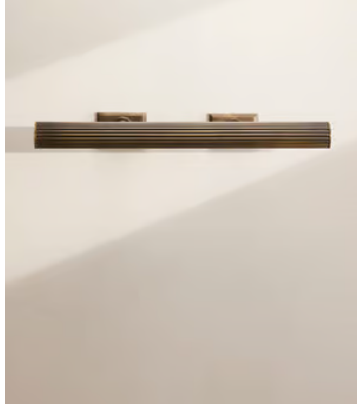

SOHO HOME

Ashby Picture Light, 24", US

£495 Regular price

£421 Member price

Recreate the Soho House art aesthetic in your own home with our Ashby picture light. Designed to complement your artworks' surroundings, this functional and adjustable design has been crafted using aged, real solid brass for a vintage look with ribbed detail. Available in two sizes, use it to add character and personality, as we would in Soho House Hong Kong with multiple picture walls.

Dimensions

Dimensions: H7 x W70 x D24cm / H3 x W28 x D9"

Weight: 3kg / 6.6lbs

Packaged dimensions: H15 x W70 x D35cm / H5.9 x W27.6 x D13.8"

Packaged weight: 3kg / 6.6lbs

Details

Assembly required: Yes - Specialist