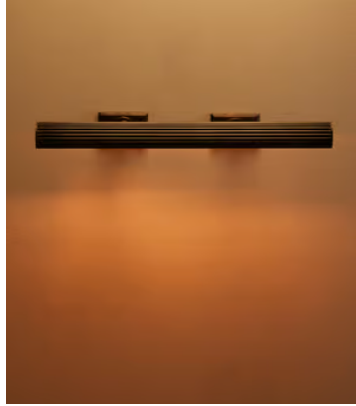

SOHO HOME

Ashby Picture Light, 24", US

£495 Regular price

£421 Member price

Recreate the Soho House art aesthetic in your own home with our Ashby picture light. Designed to complement your artworks' surroundings, this functional and adjustable design has been crafted using aged, real solid brass for a vintage look with ribbed detail. Available in two sizes, use it to add character and personality, as we would in Soho House Hong Kong with multiple picture walls.

Dimensions

Dimensions: H7 x W70 x D24cm / H3 x W28 x D9"

Weight: 3kg / 6.6lbs

Packaged dimensions: H15 x W70 x D35cm / H5.9 x W27.6 x D13.8"

Packaged weight: 3kg / 6.6lbs

Details

Assembly required: Yes - Specialist