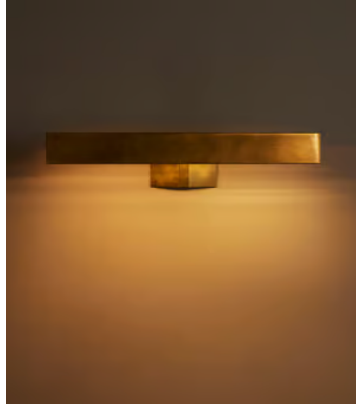

SOHO HOME

Enrica Picture Light, 18"

£395 Regular price

£336 Member price

Recreate the Soho House art aesthetic in your own home with our Enrica picture light. Designed to complement your artworks' surroundings, this functional and adjustable design has been crafted using solid brass, which will patina over time. Available in two sizes, use it to add character and personality, as we would in Shoreditch House with multiple picture walls.

Dimensions

Dimensions: H10 x W46 x D22cm / H4 x W18 x D9"

Weight: 2kg / 4.4lbs

Packaged dimensions: H52 x W51 x D83cm / H20.5 x W20.1 x D32.7"

Packaged weight: 2kg / 4.4lbs

Details

Assembly required: Yes - Specialist