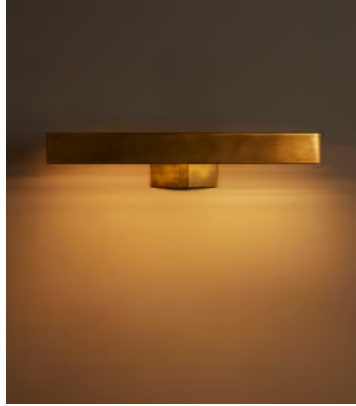

## Enrica Picture Light, 18"

£295 Regular price

£251 Member price

Recreate the Soho House art aesthetic in your own home with our Enrica picture light. Designed to complement your artworks' surroundings, this functional and adjustable design has been crafted using solid brass, which will patina over time. Available in two sizes, use it to add character and personality, as we would in Shoreditch House with multiple picture walls.