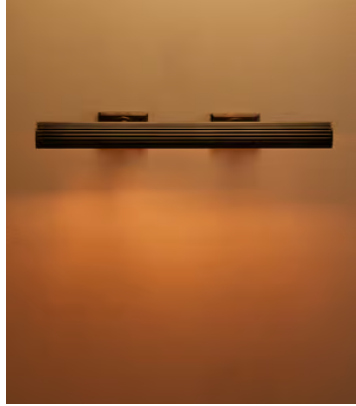

SOHO HOME

Ashby Picture Light, 24"

£475 Regular price

£404 Member price

Recreate the Soho House art aesthetic in your own home with our Ashby picture light. Designed to complement your artworks' surroundings, this functional and adjustable design has been crafted using aged, real solid brass for a vintage look with ribbed detail. Available in two sizes, use it to add character and personality, as we would in Soho House Hong Kong with multiple picture walls.

Dimensions

Dimensions: H7 x W70 x D24cm / H3 x W28 x D9"

Weight: 3kg / 6.6lbs

Packaged dimensions: H15 x W70 x D35cm / H5.9 x W27.6 x D13.8"

Packaged weight: 3kg / 6.6lbs

Details

Assembly required: Yes - Specialist