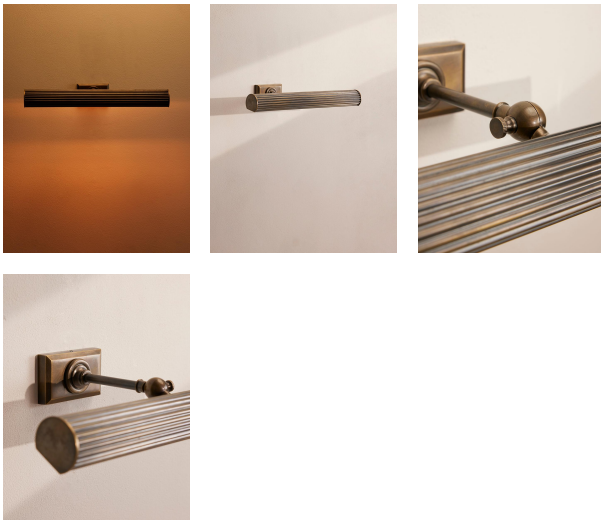

Dimensions

Product dimensions: H7 x W46 x D24cm / H3 x W18 x D9"

Product weight: 3kg / 6.6lbs

Packaged or boxed dimensions: H15 x W55 x D35cm / H5.8 x W21.5 x D13.8"

Packaged or boxed weight: 3.7kg / 8.2lbs