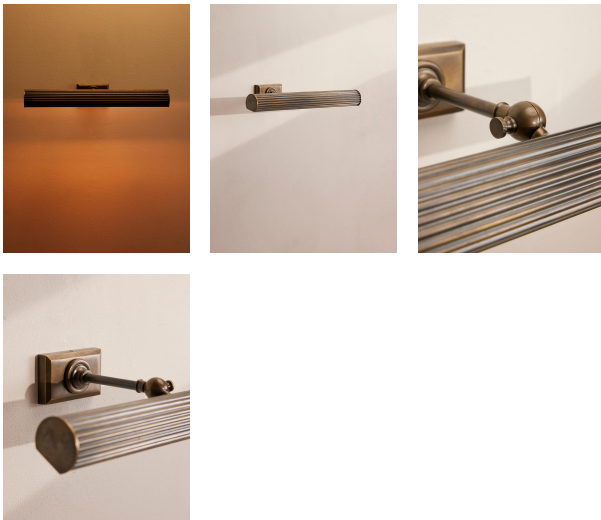

Dimensions

Product dimensions: H7 x W46 x D24cm / H3 x W18 x D9"

Product weight: 3kg / 6.6lbs

Packaged or boxed dimensions: H15 x W55 x D35cm / H5.8 x W21.5 x D13.8"

Packaged or boxed weight: 4kg / 8.8lbs