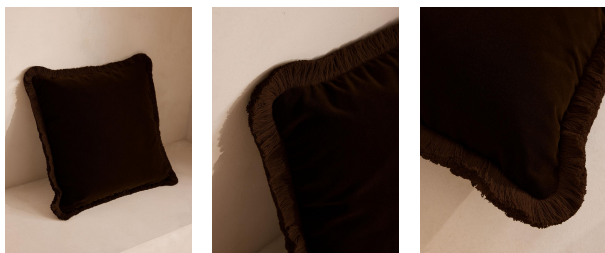

Margeaux Square Cushion, Chocolate

£155

Regular

£132

Membership

Available in

- | | |
|--|---|
|  Porcelain |  Taupe |
|  Lichen |  Grey Blue |
|  Mustard |  Rust |
|  Olive |  Camel |
|  Antique Rose |  Chocolate |

Available in

Square, Large Square

Product details

Our feather-filled Margeaux cushions are covered in a plush cotton velvet with block-coloured eyelash fringing for enhanced texture. Available in a wide range of shades, they're perfect for adding colour and comfort to sofas, beds and armchairs.

Dimensions

Product dimensions: H50 x W50 x D10cm / H19.7 x W19.7 x D3.9"

Product weight: 1kg / 2.2lbs

Packaged or boxed dimensions: H59 x W79 x D49cm / H23.2 x W31.1 x D19.3"

Packaged or boxed weight: 1kg / 2.2lbs

Details

Assembly required: No

Care instructions: Dry clean only

Closure: Zip

Composition: 85% Cotton, 15% Polyester

Construction: Woven

Filling: Feather Pad

Rug style: Classic