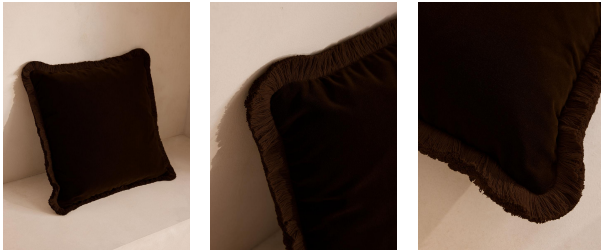

## Margeaux Square Cushion, Chocolate

£155

Regular

£132

Membership

### Available in

- |  |   |
|--|---|
|  Lichen       |  Grey Blue |
|  Mustard      |  Rust      |
|  Olive        |  Camel     |
|  Antique Rose |  Chocolate |

### Product details

Our feather-filled Margeaux cushions are covered in a plush cotton velvet with block-coloured eyelash fringing for enhanced texture. Available in a wide range of shades, they're perfect for adding colour and comfort to sofas, beds and armchairs.

## Details

Assembly required: No

Care instructions: Dry clean only

Closure: Zip

Composition: 85% Cotton, 15% Polyester

Construction: Woven

Filling: Feather Pad

Rug style: Classic