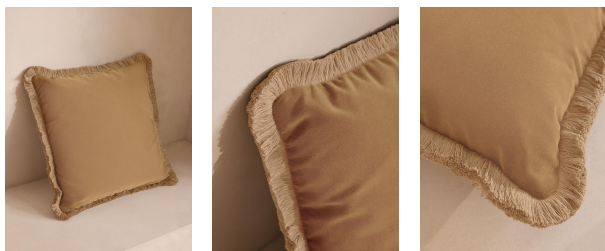

Margeaux Square Cushion, Camel

£155

Regular

£132

Membership

Available in

- | | |
|--|---|
|  Lichen |  Grey Blue |
|  Mustard |  Rust |
|  Olive |  Camel |
|  Antique Rose |  Chocolate |

Available in

Square, Large Square

Product details

Our feather-filled Margeaux cushions are covered in a plush cotton velvet with block-coloured eyelash fringing for enhanced texture. Available in a wide range of shades, they're perfect for adding colour and comfort to sofas, beds and armchairs.

Dimensions

Product dimensions: H50 x W50 x D10cm / H19.7 x W19.7 x D3.9"

Product weight: 1kg / 2.2lbs

Packaged or boxed dimensions: H59 x W79 x D49cm / H23.2 x W31.1 x D19.3"

Packaged or boxed weight: 1kg / 2.2lbs

Details

Assembly required: No

Care instructions: Dry clean only

Closure: Zip

Composition: 85% Cotton, 15% Polyester

Construction: Woven

Filling: Feather Pad

Rug style: Classic