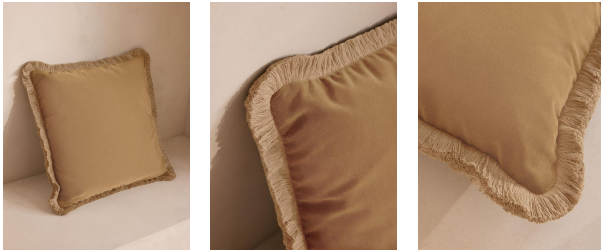

Margeaux Square Cushion, Camel

£155

Regular

£132

Membership

Available in

- | | |
|--|---|
|  Porcelain |  Taupe |
|  Lichen |  Grey Blue |
|  Mustard |  Rust |
|  Olive |  Camel |
|  Antique Rose |  Chocolate |

Available in

Square, Large Square

Product details

Our feather-filled Margeaux cushions are covered in a plush cotton velvet with block-coloured eyelash fringing for enhanced texture. Available in a wide range of shades, they're perfect for adding colour and comfort to sofas, beds and armchairs.

Dimensions

Product dimensions: H50 x W50 x D10cm / H19.7 x W19.7 x D3.9"

Product weight: 1kg / 2.2lbs

Packaged or boxed dimensions: H59 x W79 x D49cm / H23.2 x W31.1 x D19.3"

Packaged or boxed weight: 1kg / 2.2lbs

Details

Assembly required: No

Care instructions: Dry clean only

Closure: Zip

Composition: 85% Cotton, 15% Polyester

Construction: Woven

Filling: Feather Pad

Rug style: Classic