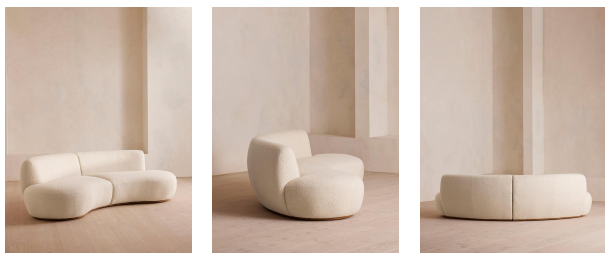

Aline Serpentine Modular Sofa, Three Seater, Natural Boucle

£3,390

Regular

£2,882

Membership

Available in

- | | | | |
|---|---------------------|--|-------------------|
|  | Velvet Rust |  | Velvet Lichen |
|  | Velvet Camel |  | Velvet Royal Blue |
|  | Velvet Porcelain |  | Velvet Mustard |
|  | Velvet Olive |  | Velvet Taupe |
|  | Velvet Antique Rose |  | Velvet Grey Blue |
|  | Boucle Natural | | |

Sizes

Three Seater Sofa, Four Seater Sofa

Product details

Our Aline Serpentine sofa recreates the relaxed, sociable atmosphere of Soho House Stockholm. Upholstered in soft boucle, this modular design consists of three parts: a left, right and middle section, which can be arranged into your desired shape. Its curvaceous shape brings people together, making it ideal for long afternoon conversations and evening get-togethers. Available in a range of colors, the palette is full of rich Art Deco-inspired shades that are drawn from - and complementary to - Sweden's historic architecture.

Dimensions

Product dimensions: H74 x W182 x D107cm / H29.1 x W71.7 x D42.1"

Product weight: 51kg / 112.4lbs

Packaged or boxed dimensions: H69 x W112 x D79cm / H27.1 x W44 x D31"

Packaged or boxed weight: 68.9kg / 151.9lbs

Foam with fiber. Feet: Beech. Fabric: 60%

Polyester, 40% Acrylic

Fabric: Boucle

Feet: Beech

Frame: Engineered hardwood

Material: Boucle

Removable cushions: No

Removable legs: No