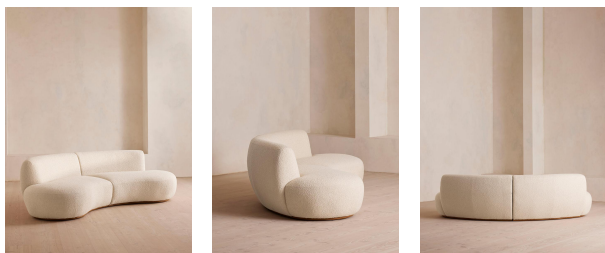

Aline Serpentine Modular Sofa, Three Seater, Natural Boucle

£3,390

Regular

£2,882

Membership

Available in

- | | | | |
|---|-------------------|--|---------------------|
|  | Velvet Rust |  | Velvet Antique Rose |
|  | Velvet Lichen |  | Velvet Camel |
|  | Velvet Royal Blue |  | Velvet Porcelain |
|  | Velvet Mustard |  | Velvet Olive |
|  | Velvet Taupe |  | Velvet Grey Blue |
|  | Boucle Natural | | |

Sizes

Three Seater Sofa, Four Seater Sofa

Product details

Our Aline Serpentine sofa recreates the relaxed, sociable atmosphere of Soho House Stockholm. Upholstered in soft boucle, this modular design consists of three parts: a left, right and middle section, which can be arranged into your desired shape. Its curvaceous shape brings people together, making it ideal for long afternoon conversations and evening get-togethers. Available in a range of colors, the palette is full of rich Art Deco-inspired shades that are drawn from - and complementary to - Sweden's historic architecture.

Dimensions

Product dimensions: H74 x W182 x D107cm / H29.1 x W71.7 x D42.1"

Product weight: 51kg / 112.4lbs

Packaged or boxed dimensions: H69 x W112 x D79cm / H27.1 x W44 x D31"

Packaged or boxed weight: 68.9kg / 151.9lbs

Foam with fiber. Feet: Beech. Fabric: 60%

Polyester, 40% Acrylic

Fabric: Boucle

Feet: Beech

Frame: Engineered hardwood

Material: Boucle

Removable cushions: No

Removable legs: No