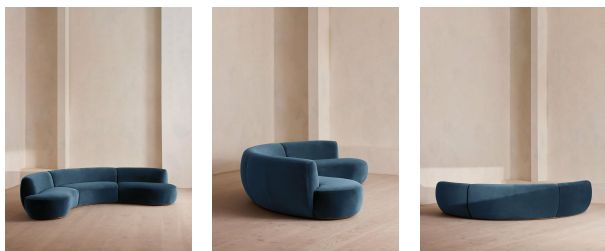

Aline Serpentine Sectional Sofa, Four Seater, Royal Blue Velvet, Us

£5,085 Regular

£4,322 Membership

Product details

Our Aline Serpentine sofa recreates the relaxed, sociable atmosphere of Soho House Stockholm. Upholstered in rich velvet, this modular design consists of three parts: a left, right and middle section, which can be arranged into your desired shape. Its curvaceous shape brings people together, making it ideal for long afternoon conversations and evening get-togethers. Available in a range of colors, the palette is full of rich Art Deco-inspired shades that are drawn from - and complementary to - Sweden's historic architecture.

- Four seater modular sofa
- Upholstered in cotton velvet
- Curved shape
- Inspired by Soho House Stockholm

Dimensions

Product dimensions: H73 x W343 x D182cm / H28.7 x W135 x D71.7"

Product weight: 133kg / 293.2lbs

Packaged or boxed dimensions: H69 x W112 x D79cm / H27.1 x W44 x D31"

Packaged or boxed weight: 68.9kg / 151.9lbs

Number of boxes: 3

* Box 1 : H79 x W112 x D192cm / H31 x W44 x D75.5"

* Box 2 & 3 : H79 x W162 x D108cm / H31 x W63.8 x D42.5"

Fabric: 85% Cotton, 15% Polyester

Feet: Beech

Frame: Engineered hardwood

Removable cushions: No

Removable legs: No

Seat depth: 61cm

Seat height: 43cm

Seat width: 102cm