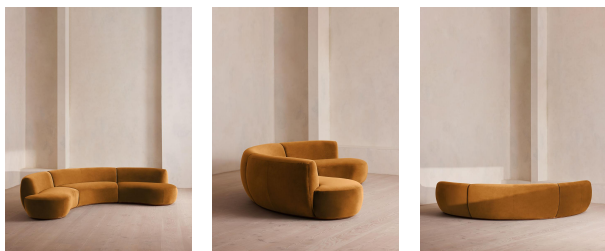

Aline Serpentine Modular Sofa, Four Seater, Mustard Velvet

£5,085

Regular

£4,322

Membership

Available in

- | | | | |
|--|-------------------|---|---------------------|
|  | Velvet Rust |  | Velvet Antique Rose |
|  | Velvet Lichen |  | Velvet Camel |
|  | Velvet Royal Blue |  | Velvet Porcelain |
|  | Velvet Mustard |  | Velvet Olive |
|  | Velvet Taupe |  | Velvet Grey Blue |
|  | Boucle Natural | | |

Sizes

Three Seater Sofa, Four Seater Sofa

Product details

Our Aline Serpentine sofa recreates the relaxed, sociable atmosphere of Soho House Stockholm. Upholstered in rich velvet, this modular design consists of three parts: a left, right and middle section, which can be arranged into your desired shape. Its curvaceous shape brings people together, making it ideal for long afternoon conversations and evening get-togethers. Available in a range of colors, the palette is full of rich Art Deco-inspired shades that are drawn from - and complementary to - Sweden's historic architecture.

Dimensions

Product dimensions: H73 x W343 x D182cm / H28.7 x W135 x D71.7"

Product weight: 133kg / 293.2lbs

Packaged or boxed dimensions: H69 x W112 x D79cm / H27.1 x W44 x D31"

Packaged or boxed weight: 68.9kg / 151.9lbs

/products/aline-serpentine-modular-sofa/79948934 - SKU: 79948934

Number of boxes: 3

* Box 1 & 2 : H79 x W112 x D192cm / H31 x W44 x D75.5"

* Box 3 & 4 : H79 x W162 x D108cm / H31 x W63.8 x

Details

Assembled size: H73 x W343 x D182 cm