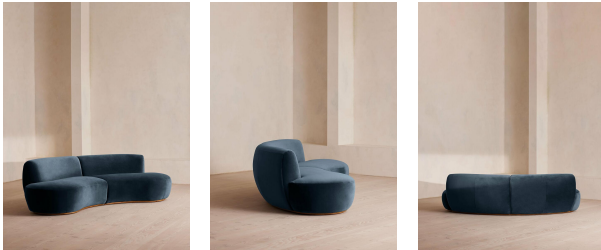

## Aline Serpentine Modular Sofa, Three Seater, Velvet Royal Blue

£3,390

Regular

£2,882

Membership

### Sizes

Three Seater Sofa, Four Seater Sofa

### Product details

Our Aline Serpentine sofa recreates the relaxed, sociable atmosphere of Soho House Stockholm. Upholstered in rich velvet, this modular design consists of three parts: a left, right and middle section, which can be arranged into your desired shape. Its curvaceous shape brings people together, making it ideal for long afternoon conversations and evening get-togethers. Available in a range of colors, the palette is full of rich Art Deco-inspired shades that are drawn from - and complementary to - Sweden's historic architecture.

- Three seater modular sofa
- Upholstered in cotton velvet
- Curved shape
- Inspired by Soho House Stockholm