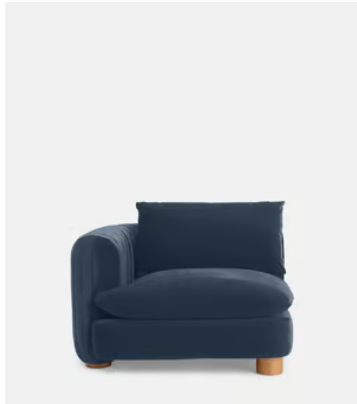

## Vivienne Modular Sofa, Four Seater, Velvet Grey Blue

£4,585 Regular price

£3,897 Member price

The eighth floor at White City House forms the inspiration for the Vivienne modular sofa. Upholstered in rich velvet, it features pleated stitch detailing, cylindrical legs and a wraparound back. Low lounge sitting makes this piece ideal for cosy evenings. Coordinate and configure with other pieces in the Vivienne collection for the sofa shape of your choice.

### Dimensions

**Dimensions:** H83 x W332 x D105cm / H32.7 x W130.7 x D41.3"

**Weight:** 65kg / 143.3lbs

**Packaged dimensions:** H74 x W124 x D110cm / H29.1 x W48.8 x D43.3"

**Packaged weight:** 65kg / 143.3lbs

### Details

**Arm height:** 71cm

**Assembled size:** H83 x W331 x D105 cm

**Assembly required:** Yes

**Composition:** Frame: Engineered hardwood. Feet: Birch. Fill: Foam, feather, down and fiber. Fabric: 85% Cotton, 15% Polyester.

## Available in 2 sizes

Three Seater Sofa (H83 x W236 x D105cm / H32.7 x W92.9 x D41.3")

Four Seater Sofa (H83 x W332 x D105cm / H32.7 x W130.7 x D41.3")