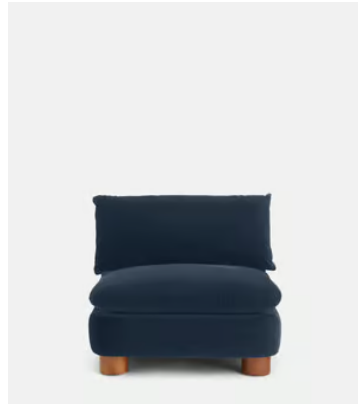

SOHO HOME

Vivienne Modular Sofa, Four Seater, Velvet Grey Blue

£4,585 Regular price

£3,897 Member price

The eighth floor at White City House forms the inspiration for the Vivienne modular sofa. Upholstered in rich velvet, it features pleated stitch detailing, cylindrical legs and a wraparound back. Low lounge sitting makes this piece ideal for cosy evenings. Coordinate and configure with other pieces in the Vivienne collection for the sofa shape of your choice.

Dimensions

Dimensions: H83 x W332 x D105cm / H32.7 x W130.7 x D41.3"

Weight: 52kg / 114.6lbs

Packaged dimensions: H65 x W124 x D74cm / H25.6 x W48.8 x D29.1"

Packaged weight: 65kg / 143.3lbs

Number of boxes: 3

Composition: Frame: Engineered hardwood. Feet: Birch. Fill: Foam, feather, down and fiber. Fabric: 85% Cotton, 15% Polyester.

Fabric: 100% Polyester

Feet: Birch

Frame: Engineered Hardwood

Removable cushions: Yes

Available in 1 boucle

Natural

Available in 2 sizes

Three Seater Sofa (H83 x W236 x D105cm / H32.7 x W92.9 x D41.3")

Four Seater Sofa (H83 x W332 x D105cm / H32.7 x W130.7 x D41.3")