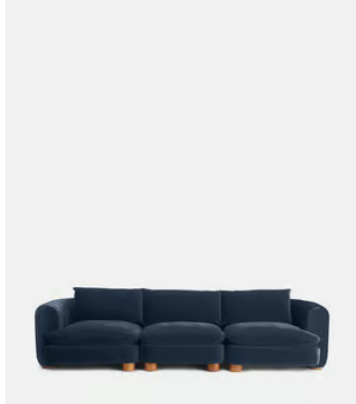

SOHO HOME

Vivienne Modular Sofa, Four Seater, Velvet Grey Blue

£4,585 Regular price

£3,897 Member price

The eighth floor at White City House forms the inspiration for the Vivienne modular sofa. Upholstered in rich velvet, it features pleated stitch detailing, cylindrical legs and a wraparound back. Low lounge sitting makes this piece ideal for cosy evenings. Coordinate and configure with other pieces in the Vivienne collection for the sofa shape of your choice.

Dimensions

Dimensions: H83 x W332 x D105cm / H32.7 x W130.7 x D41.3"

Weight: 52kg / 114.6lbs

Packaged dimensions: H65 x W124 x D74cm / H25.6 x W48.8 x D29.1"

Packaged weight: 65kg / 143.3lbs

Number of boxes: 3

- **Box 1 & 2:** H74 x W124 x D110cm / H29.3 x W48.8 x D43.3"
- **Box 3 & 4:** H74 x W102 x D110cm / H29.3 x W40.3 x D43.3"

Details

Arm height: 71cm

Assembled size: H83 x W331 x D105 cm

Assembly required: Yes

Available in 1 boucle

Natural

Available in 2 sizes

Three Seater Sofa (H83 x W236 x D105cm / H32.7 x W92.9 x D41.3")

Four Seater Sofa (H83 x W332 x D105cm / H32.7 x W130.7 x D41.3")