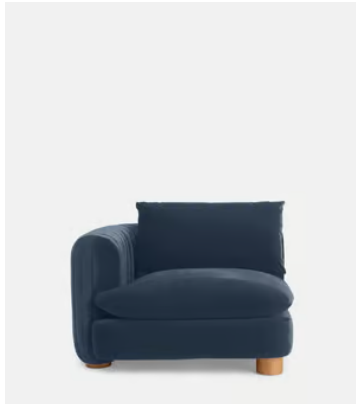

SOHO HOME

Vivienne Modular Sofa, Four Seater, Velvet Grey Blue

£4,585 Regular price

£3,897 Member price

The eighth floor at White City House forms the inspiration for the Vivienne modular sofa. Upholstered in rich velvet, it features pleated stitch detailing, cylindrical legs and a wraparound back. Low lounge sitting makes this piece ideal for cosy evenings. Coordinate and configure with other pieces in the Vivienne collection for the sofa shape of your choice.

Dimensions

Dimensions: H83 x W332 x D105cm / H32.7 x W130.7 x D41.3"

Weight: 52kg / 114.6lbs

Packaged dimensions: H65 x W124 x D74cm / H25.6 x W48.8 x D29.1"

Packaged weight: 65kg / 143.3lbs

Number of boxes: 3

Composition: Frame: Engineered hardwood. Feet: Birch. Fill: Foam, feather, down and fiber. Fabric: 85% Cotton, 15% Polyester.

Fabric: 100% Polyester

Feet: Birch

Frame: Engineered Hardwood

Removable cushions: Yes

Available in 1 boucle

Natural

Available in 2 sizes

Three Seater Sofa (H83 x W236 x D105cm / H32.7 x W92.9 x D41.3")

Four Seater Sofa (H83 x W332 x D105cm / H32.7 x W130.7 x D41.3")