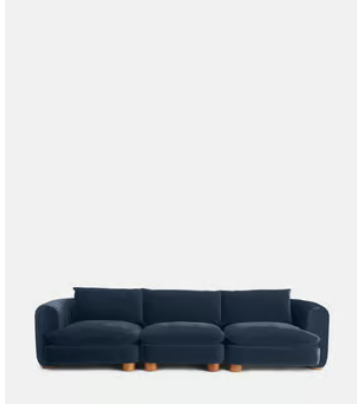

## Vivienne Modular Sofa, Four Seater, Velvet Grey Blue

£4,585 Regular price

£3,897 Member price

The eighth floor at White City House forms the inspiration for the Vivienne modular sofa. Upholstered in rich velvet, it features pleated stitch detailing, cylindrical legs and a wraparound back. Low lounge sitting makes this piece ideal for cosy evenings. Coordinate and configure with other pieces in the Vivienne collection for the sofa shape of your choice.

### Dimensions

**Dimensions:** H83 x W332 x D105cm / H32.7 x W130.7 x D41.3"

**Weight:** 65kg / 143.3lbs

**Packaged dimensions:** H74 x W124 x D110cm / H29.1 x W48.8 x D43.3"

**Packaged weight:** 65kg / 143.3lbs

### Details

**Arm height:** 71cm

**Assembled size:** H83 x W331 x D105 cm

**Assembly required:** Yes

**Composition:** Frame: Engineered hardwood. Feet: Birch. Fill: Foam, feather, down and fiber. Fabric: 85% Cotton, 15% Polyester.

## Available in 2 sizes

Three Seater Sofa (H83 x W236 x D105cm / H32.7 x W92.9 x D41.3")

Four Seater Sofa (H83 x W332 x D105cm / H32.7 x W130.7 x D41.3")