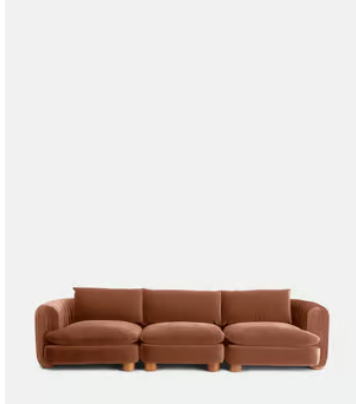

SOHO HOME

Vivienne Modular Sofa, Four Seater, Velvet Antique Rose

£4,585 Regular price

£3,897 Member price

The eighth floor at White City House forms the inspiration for the Vivienne modular sofa. Upholstered in rich velvet, it features pleated stitch detailing, cylindrical legs and a wraparound back. Low lounge sitting makes this piece ideal for cosy evenings. Coordinate and configure with other pieces in the Vivienne collection for the sofa shape of your choice.

Dimensions

Dimensions: H83 x W332 x D105cm / H32.7 x W130.7 x D41.3"

Weight: 65kg / 143.3lbs

Packaged dimensions: H74 x W124 x D110cm / H29.1 x W48.8 x D43.3"

Packaged weight: 65kg / 143.3lbs

Number of boxes: 3

Composition: Frame: Engineered hardwood. Feet: Birch. Fill: Foam, feather, down and fiber. Fabric: 85% Cotton, 15% Polyester.

Fabric: 100% Polyester

Feet: Birch

Frame: Engineered Hardwood

Removable cushions: Yes

Available in 1 boucle

Natural

Available in 2 sizes

Three Seater Sofa (H83 x W236 x D105cm / H32.7 x W92.9 x D41.3")

Four Seater Sofa (H83 x W332 x D105cm / H32.7 x W130.7 x D41.3")