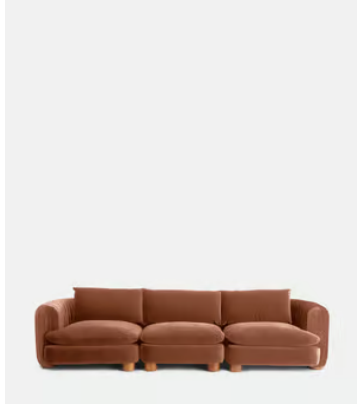

SOHO HOME

Vivienne Modular Sofa, Four Seater, Velvet Antique Rose

£4,585 Regular price

£3,897 Member price

The eighth floor at White City House forms the inspiration for the Vivienne modular sofa. Upholstered in rich velvet, it features pleated stitch detailing, cylindrical legs and a wraparound back. Low lounge sitting makes this piece ideal for cosy evenings. Coordinate and configure with other pieces in the Vivienne collection for the sofa shape of your choice.

Dimensions

Product dimensions: H83 x W332 x D105cm / H32.7 x W130.7 x D41.3"

Product weight: 52kg / 114.6lbs

Packaged or boxed dimensions: H65 x W124 x D74cm / H25.6 x W48.8 x D29.1"

Packaged or boxed weight: 65kg / 143.3lbs

Number of boxes: 3

- **Box 1 & 2:** H74 x W124 x D110cm / H29.3 x W48.8 x D43.3"
- **Box 3 & 4:** H74 x W102 x D110cm / H29.3 x W40.3 x D43.3"

Available in 11 linens

Natural

Antique Rose

Bisque

Indigo

Mushroom

Antique Rose

Grey Blue

Available in 1 boucle

Natural

Available in 2 sizes

Three Seater Sofa (H83 x W236 x D105cm / H32.7 x W92.9 x D41.3")

Four Seater Sofa (H83 x W332 x D105cm / H32.7 x W130.7 x D41.3")

Details