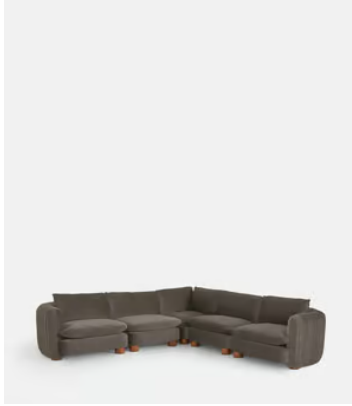

SOHO HOME

Vivienne Modular Corner Sofa, Velvet, Taupe

£7,575 Regular price

£6,439 Member price

The eighth floor at White City House forms the inspiration for the Vivienne modular sofa. Upholstered in rich velvet, it features pleated stitch detailing, cylindrical legs and a wraparound back. Low lounge sitting makes this piece ideal for cozy evenings. Coordinate and configure with other pieces in the Vivienne collection for the sofa shape of your choice.

Dimensions

Dimensions: H83 x W319 x D105cm / H32.7 x W125.6 x D41.3"

Weight: 65kg / 143.3lbs

Packaged dimensions: H74 x W124 x D110cm / H29.1 x W48.8 x D43.3"

Packaged weight: 65kg / 143.3lbs

Number of boxes: 5

- **Box 1 & 2:** H74 x W124 x D110cm / H29.3 x W48.8 x D43.3"
- **Box 3 & 4:** H74 x W102 x D110cm / H29.3 x W40.3 x D43.3"
- **Box 5:** H76 x W110 x D110cm / H29.9 x W43.3 x D43.3"

Details

Arm height: 71cm

Assembled size: H83 x W318 x D105 cm

Assembly required: Yes

Composition: Frame: Engineered hardwood. Feet: Birch. Fill: Foam, feather, down and fiber. Fabric: 85% Cotton, 15% Polyester.

Fabric: 100% Polyester