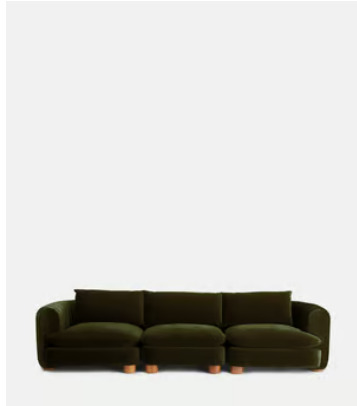

SOHO HOME

Vivienne Modular Sofa, Four Seater, Velvet Olive

£4,585 Regular price

£3,897 Member price

The eighth floor at White City House forms the inspiration for the Vivienne modular sofa. Upholstered in rich velvet, it features pleated stitch detailing, cylindrical legs and a wraparound back. Low lounge sitting makes this piece ideal for cosy evenings. Coordinate and configure with other pieces in the Vivienne collection for the sofa shape of your choice.

Dimensions

Dimensions: H83 x W332 x D105cm / H32.7 x W130.7 x D41.3"

Weight: 65kg / 143.3lbs

Packaged dimensions: H74 x W124 x D110cm / H29.1 x W48.8 x D43.3"

Packaged weight: 65kg / 143.3lbs

Number of boxes: 3

Composition: Frame: Engineered hardwood. Feet: Birch. Fill: Foam, feather, down and fiber. Fabric: 85% Cotton, 15% Polyester.

Fabric: 100% Polyester

Feet: Birch

Frame: Engineered Hardwood

Removable cushions: Yes

Available in 1 boucle

Natural

Available in 2 sizes

Three Seater Sofa (H83 x W236 x D105cm / H32.7 x W92.9 x D41.3")

Four Seater Sofa (H83 x W332 x D105cm / H32.7 x W130.7 x D41.3")