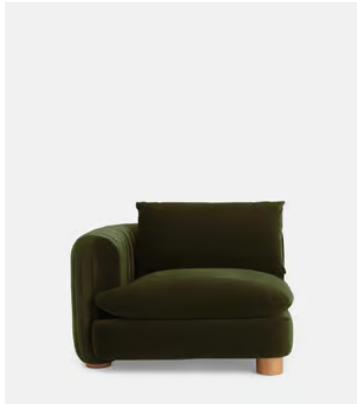

## Vivienne Modular Sofa, Four Seater, Velvet Olive

£4,585 Regular price

£3,897 Member price

The eighth floor at White City House forms the inspiration for the Vivienne modular sofa. Upholstered in rich velvet, it features pleated stitch detailing, cylindrical legs and a wraparound back. Low lounge sitting makes this piece ideal for cosy evenings. Coordinate and configure with other pieces in the Vivienne collection for the sofa shape of your choice.

### Dimensions

**Product dimensions:** H83 x W332 x D105cm / H32.7 x W130.7 x D41.3"

**Product weight:** 52kg / 114.6lbs

**Packaged or boxed dimensions:** H65 x W124 x D74cm / H25.6 x W48.8 x D29.1"

**Packaged or boxed weight:** 65kg / 143.3lbs