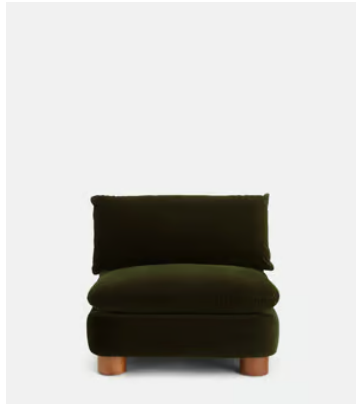

## Vivienne Modular Sofa, Four Seater, Velvet Olive

£4,585 Regular price

£3,897 Member price

The eighth floor at White City House forms the inspiration for the Vivienne modular sofa. Upholstered in rich velvet, it features pleated stitch detailing, cylindrical legs and a wraparound back. Low lounge sitting makes this piece ideal for cosy evenings. Coordinate and configure with other pieces in the Vivienne collection for the sofa shape of your choice.