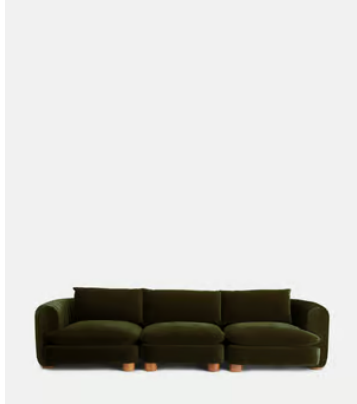

## Vivienne Modular Sofa, Four Seater, Velvet Olive

£4,585 Regular price

£3,897 Member price

The eighth floor at White City House forms the inspiration for the Vivienne modular sofa. Upholstered in rich velvet, it features pleated stitch detailing, cylindrical legs and a wraparound back. Low lounge sitting makes this piece ideal for cosy evenings. Coordinate and configure with other pieces in the Vivienne collection for the sofa shape of your choice.

## Available in 2 sizes

Three Seater Sofa (H83 x W236 x D105cm / H32.7 x W92.9 x D41.3")

Four Seater Sofa (H83 x W332 x D105cm / H32.7 x W130.7 x D41.3")