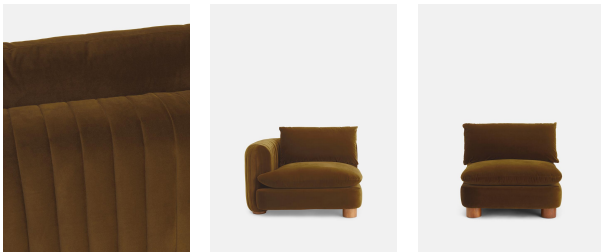

Vivienne Sectional Sofa, Four Seater, Velvet Mustard, Us

£4,585

Regular

£3,897

Membership

Product details

The eighth floor at White City House forms the inspiration for the Vivienne modular sofa. Upholstered in rich velvet, it features pleated stitch detailing, cylindrical legs and a wraparound back. Low lounge sitting makes this piece ideal for cosy evenings. Coordinate and configure with other pieces in the Vivienne collection for the sofa shape of your choice.

Dimensions

Product dimensions: H83 x W332 x D105cm / H32.7 x W130.7 x D41.3"

Product weight: 52kg / 114.6lbs

Packaged or boxed dimensions: H65 x W124 x D74cm / H25.6 x W48.8 x D29.1"

Packaged or boxed weight: 65kg / 143.3lbs

Number of boxes: 3

* Box 1 & 2 : H74 x W124 x D34cm / H29.3 x W48.8 x D13.3"

* Box 3 & 4 : H74 x W102 x D110cm / H29.3 x W40.3 x D43.3"