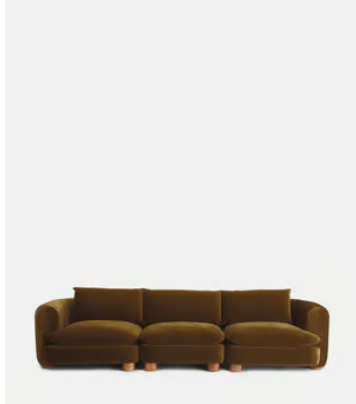

SOHO HOME

Vivienne Modular Sofa, Four Seater, Velvet Mustard

£4,585 Regular price

£3,897 Member price

The eighth floor at White City House forms the inspiration for the Vivienne modular sofa. Upholstered in rich velvet, it features pleated stitch detailing, cylindrical legs and a wraparound back. Low lounge sitting makes this piece ideal for cosy evenings. Coordinate and configure with other pieces in the Vivienne collection for the sofa shape of your choice.

Dimensions

Dimensions: H83 x W332 x D105cm / H32.7 x W130.7 x D41.3"

Weight: 65kg / 143.3lbs

Packaged dimensions: H74 x W124 x D110cm / H29.1 x W48.8 x D43.3"

Packaged weight: 65kg / 143.3lbs

Number of boxes: 3

Composition: Frame: Engineered hardwood. Feet: Birch. Fill: Foam, feather, down and fiber. Fabric: 85% Cotton, 15% Polyester.

Fabric: 100% Polyester

Feet: Birch

Frame: Engineered Hardwood

Removable cushions: Yes

Grey Blue

Available in 1 boucle

Natural

Available in 2 sizes

Three Seater Sofa (H83 x W236 x D105cm / H32.7 x W92.9 x D41.3")

Four Seater Sofa (H83 x W332 x D105cm / H32.7 x W130.7 x D41.3")