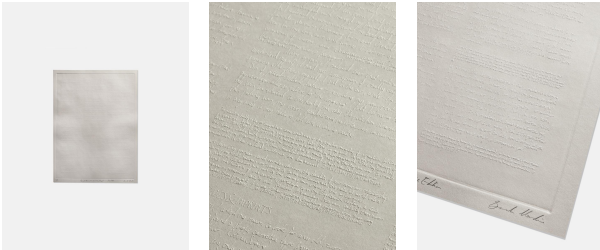

SOHO HOME

Spring Sometime Rises In Me Too (script), Mist Edition By Sarah Hardie

£350

Regular

£298

Membership

Product details

After the sell-out success of the limited edition print created by Sarah Hardie, 'Spring sometime rises in me too (Script)', in 2021, comes her second edition for Soho Home as part of our Soho Editions, 'Spring sometime rises in me too (Script) - Mist Edition'. The Scottish-Italian research-based interdisciplinary artist explores what she refers to as the 'amorous politics of the voice' and how we connect through it, through a feminist, often psychoanalytic, lens within her practice. She was selected as the winner of the Soho House Art Prize 2020 by Kate Bryan, Maria Balshaw and Hebru Brantley.

Dimensions

Product dimensions: H83 x W62.5 x D0.2cm / H32.7 x W24.6 x D0.1"

Product weight: 0.2kg / 0.4lbs

Details

Frame included: No

Material: Blind emboss on 350gsm G . F Smith

Colorplan Mist paper

Wall fixtures included: No