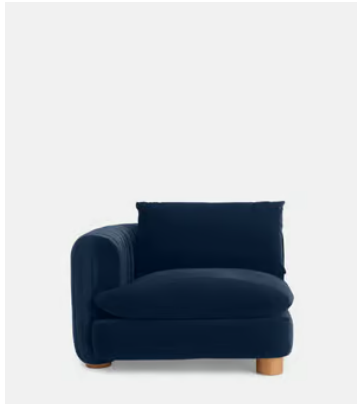

SOHO HOME

Available in 0 sizes

Vivienne Sectional Sofa, Four Seater, Velvet Royal Blue, US

£4,585 Regular price

£3,897 Member price

The eighth floor at White City House forms the inspiration for the Vivienne modular sofa. Upholstered in rich velvet, it features pleated stitch detailing, cylindrical legs and a wraparound back. Low lounge sitting makes this piece ideal for cosy evenings. Coordinate and configure with other pieces in the Vivienne collection for the sofa shape of your choice.

Dimensions

Dimensions: H83 x W332 x D105cm / H32.7 x W130.7 x D41.3"

Weight: 52kg / 114.6lbs

Packaged dimensions: H65 x W124 x D74cm / H25.6 x W48.8 x D29.1"

Packaged weight: 65kg / 143.3lbs

Number of boxes: 3

- **Box 1 & 2:** H74 x W124 x D110cm / H29.3 x W48.8 x D43.3"
- **Box 3 & 4:** H74 x W102 x D110cm / H29.3 x W40.3 x D43.3"

Details

Arm height: 71cm

Assembled size: H33 x W131 x D42 inches

Assembly required: Yes

Composition: Frame: Engineered hardwood. Feet: Birch. Fill: Foam, feather, down and fiber. Fabric: 85% Cotton, 15% Polyester.

Fabric: 100% Polyester

Feet: Birch

Frame: Engineered Hardwood

Removable cushions: Yes