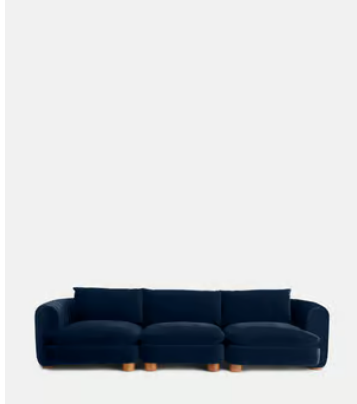

SOHO HOME

Available in 0 sizes

Vivienne Sectional Sofa, Four Seater, Velvet Royal Blue, US

£4,585 Regular price

£3,897 Member price

The eighth floor at White City House forms the inspiration for the Vivienne modular sofa. Upholstered in rich velvet, it features pleated stitch detailing, cylindrical legs and a wraparound back. Low lounge sitting makes this piece ideal for cosy evenings. Coordinate and configure with other pieces in the Vivienne collection for the sofa shape of your choice.

Dimensions

Dimensions: H83 x W332 x D105cm / H32.7 x W130.7 x D41.3"

Weight: 52kg / 114.6lbs

Packaged dimensions: H65 x W124 x D74cm / H25.6 x W48.8 x D29.1"

Packaged weight: 65kg / 143.3lbs

Number of boxes: 3

- **Box 1 & 2:** H74 x W124 x D110cm / H29.3 x W48.8 x D43.3"
- **Box 3 & 4:** H74 x W102 x D110cm / H29.3 x W40.3 x D43.3"

Details

Arm height: 71cm

Assembled size: H33 x W131 x D42 inches

Assembly required: Yes

Composition: Frame: Engineered hardwood. Feet: Birch. Fill: Foam, feather, down and fiber. Fabric: 85% Cotton, 15% Polyester.

Fabric: 100% Polyester

Feet: Birch

Frame: Engineered Hardwood

Removable cushions: Yes