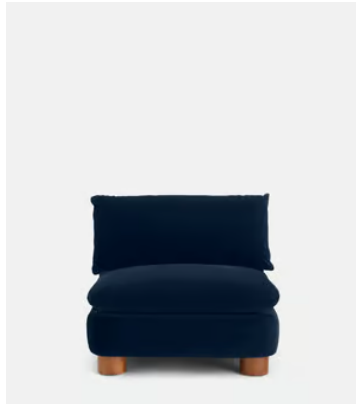

SOHO HOME

Available in 0 sizes

Vivienne Sectional Sofa, Four Seater, Velvet Royal Blue, US

£4,585 Regular price

£3,897 Member price

The eighth floor at White City House forms the inspiration for the Vivienne modular sofa. Upholstered in rich velvet, it features pleated stitch detailing, cylindrical legs and a wraparound back. Low lounge sitting makes this piece ideal for cosy evenings. Coordinate and configure with other pieces in the Vivienne collection for the sofa shape of your choice.

Dimensions

Dimensions: H83 x W332 x D105cm / H32.7 x W130.7 x D41.3"

Weight: 65kg / 143.3lbs

Packaged dimensions: H74 x W124 x D110cm / H29.1 x W48.8 x D43.3"

Packaged weight: 65kg / 143.3lbs

Number of boxes: 3

- **Box 1 & 2:** H74 x W124 x D110cm / H29.3 x W48.8 x D43.3"
- **Box 3 & 4:** H74 x W102 x D110cm / H29.3 x W40.3 x D43.3"

Details

Arm height: 71cm

Assembled size: H33 x W131 x D42 inches

Assembly required: Yes

Composition: Frame: Engineered hardwood. Feet: Birch. Fill: Foam, feather, down and fiber. Fabric: 85% Cotton, 15% Polyester.

Fabric: 100% Polyester

Feet: Birch

Frame: Engineered Hardwood

Removable cushions: Yes