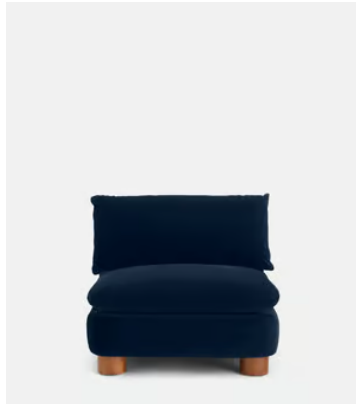

SOHO HOME

Available in 0 sizes

Vivienne Sectional Sofa, Four Seater, Velvet Royal Blue, US

£4,585 Regular price

£3,897 Member price

The eighth floor at White City House forms the inspiration for the Vivienne modular sofa. Upholstered in rich velvet, it features pleated stitch detailing, cylindrical legs and a wraparound back. Low lounge sitting makes this piece ideal for cosy evenings. Coordinate and configure with other pieces in the Vivienne collection for the sofa shape of your choice.

Dimensions

Dimensions: H83 x W332 x D105cm / H32.7 x W130.7 x D41.3"

Weight: 52kg / 114.6lbs

Packaged dimensions: H65 x W124 x D74cm / H25.6 x W48.8 x D29.1"

Packaged weight: 65kg / 143.3lbs

Number of boxes: 3

- **Box 1 & 2:** H74 x W124 x D110cm / H29.3 x W48.8 x D43.3"
- **Box 3 & 4:** H74 x W102 x D110cm / H29.3 x W40.3 x D43.3"

Details

Arm height: 71cm

Assembled size: H33 x W131 x D42 inches

Assembly required: Yes

Composition: Frame: Engineered hardwood. Feet: Birch. Fill: Foam, feather, down and fiber. Fabric: 85% Cotton, 15% Polyester.

Fabric: 100% Polyester

Feet: Birch

Frame: Engineered Hardwood

Removable cushions: Yes