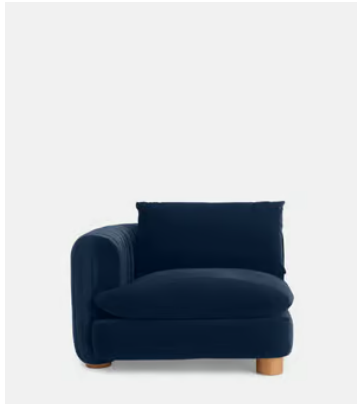

SOHO HOME

Available in 0 sizes

Vivienne Sectional Sofa, Four Seater, Velvet Royal Blue, US

£4,585 Regular price

£3,897 Member price

The eighth floor at White City House forms the inspiration for the Vivienne modular sofa. Upholstered in rich velvet, it features pleated stitch detailing, cylindrical legs and a wraparound back. Low lounge sitting makes this piece ideal for cosy evenings. Coordinate and configure with other pieces in the Vivienne collection for the sofa shape of your choice.

Dimensions

Dimensions: H83 x W332 x D105cm / H32.7 x W130.7 x D41.3"

Weight: 65kg / 143.3lbs

Packaged dimensions: H74 x W124 x D110cm / H29.1 x W48.8 x D43.3"

Packaged weight: 65kg / 143.3lbs

Number of boxes: 3

- **Box 1 & 2:** H74 x W124 x D110cm / H29.3 x W48.8 x D43.3"
- **Box 3 & 4:** H74 x W102 x D110cm / H29.3 x W40.3 x D43.3"

Details

Arm height: 71cm

Assembled size: H33 x W131 x D42 inches

Assembly required: Yes

Composition: Frame: Engineered hardwood. Feet: Birch. Fill: Foam, feather, down and fiber. Fabric: 85% Cotton, 15% Polyester.

Fabric: 100% Polyester

Feet: Birch

Frame: Engineered Hardwood

Removable cushions: Yes