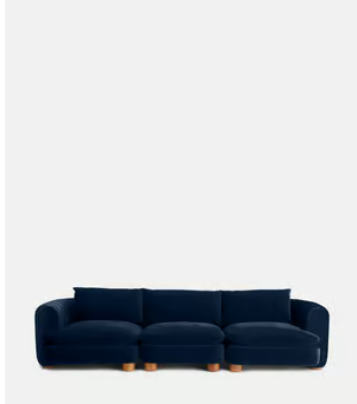

SOHO HOME

Available in 0 sizes

Vivienne Sectional Sofa, Four Seater, Velvet Royal Blue, US

£4,585 Regular price

£3,897 Member price

The eighth floor at White City House forms the inspiration for the Vivienne modular sofa. Upholstered in rich velvet, it features pleated stitch detailing, cylindrical legs and a wraparound back. Low lounge sitting makes this piece ideal for cosy evenings. Coordinate and configure with other pieces in the Vivienne collection for the sofa shape of your choice.

Dimensions

Dimensions: H83 x W332 x D105cm / H32.7 x W130.7 x D41.3"

Weight: 65kg / 143.3lbs

Packaged dimensions: H74 x W124 x D110cm / H29.1 x W48.8 x D43.3"

Packaged weight: 65kg / 143.3lbs

Number of boxes: 3

- **Box 1 & 2:** H74 x W124 x D110cm / H29.3 x W48.8 x D43.3"
- **Box 3 & 4:** H74 x W102 x D110cm / H29.3 x W40.3 x D43.3"

Details

Arm height: 71cm

Assembled size: H33 x W131 x D42 inches

Assembly required: Yes

Composition: Frame: Engineered hardwood. Feet: Birch. Fill: Foam, feather, down and fiber. Fabric: 85% Cotton, 15% Polyester.

Fabric: 100% Polyester

Feet: Birch

Frame: Engineered Hardwood

Removable cushions: Yes