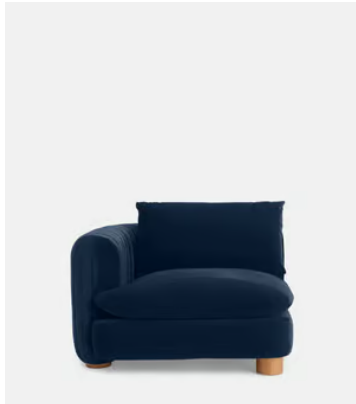

## Vivienne Modular Sofa, Four Seater, Velvet, Royal Blue

£4,585 Regular price

£3,897 Member price

The eighth floor at White City House forms the inspiration for the Vivienne modular sofa. Upholstered in rich velvet, it features pleated stitch detailing, cylindrical legs and a wraparound back. Low lounge sitting makes this piece ideal for cosy evenings. Coordinate and configure with other pieces in the Vivienne collection for the sofa shape of your choice.

### Dimensions

**Dimensions:** H83 x W332 x D105cm / H32.7 x W130.7 x D41.3"

**Weight:** 65kg / 143.3lbs

**Packaged dimensions:** H74 x W124 x D110cm / H29.1 x W48.8 x D43.3"

**Packaged weight:** 65kg / 143.3lbs

### Details

**Arm height:** 71cm

**Assembled size:** H83 x W331 x D105 cm

**Assembly required:** Yes

**Composition:** Frame: Engineered hardwood. Feet: Birch. Fill: Foam, feather, down and fiber. Fabric: 85% Cotton, 15% Polyester.