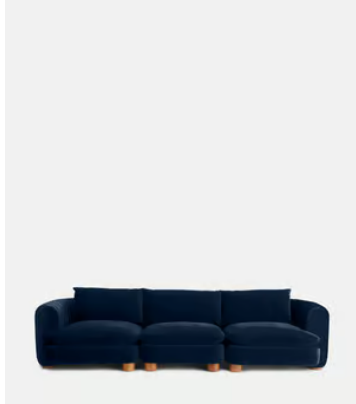

## Vivienne Modular Sofa, Four Seater, Velvet, Royal Blue

£4,585 Regular price

£3,897 Member price

The eighth floor at White City House forms the inspiration for the Vivienne modular sofa. Upholstered in rich velvet, it features pleated stitch detailing, cylindrical legs and a wraparound back. Low lounge sitting makes this piece ideal for cosy evenings. Coordinate and configure with other pieces in the Vivienne collection for the sofa shape of your choice.

### Dimensions

**Dimensions:** H83 x W332 x D105cm / H32.7 x W130.7 x D41.3"

**Weight:** 65kg / 143.3lbs

**Packaged dimensions:** H74 x W124 x D110cm / H29.1 x W48.8 x D43.3"

**Packaged weight:** 65kg / 143.3lbs

### Details

**Arm height:** 71cm

**Assembled size:** H83 x W331 x D105 cm

**Assembly required:** Yes

**Composition:** Frame: Engineered hardwood. Feet: Birch. Fill: Foam, feather, down and fiber. Fabric: 85% Cotton, 15% Polyester.