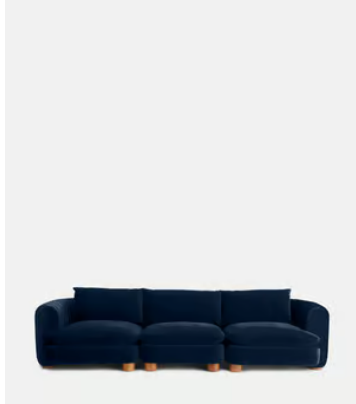

SOHO HOME

Vivienne Modular Sofa, Four Seater, Velvet, Royal Blue

£4,585 Regular price

£3,897 Member price

The eighth floor at White City House forms the inspiration for the Vivienne modular sofa. Upholstered in rich velvet, it features pleated stitch detailing, cylindrical legs and a wraparound back. Low lounge sitting makes this piece ideal for cosy evenings. Coordinate and configure with other pieces in the Vivienne collection for the sofa shape of your choice.

Dimensions

Dimensions: H83 x W332 x D105cm / H32.7 x W130.7 x D41.3"

Weight: 52kg / 114.6lbs

Packaged dimensions: H65 x W124 x D74cm / H25.6 x W48.8 x D29.1"

Packaged weight: 65kg / 143.3lbs

Number of boxes: 4

- **Box 1 & 2:** H74 x W102 x D110cm / H29.3 x W40.3 x D43.3"
- **Box 3 & 4:** H74 x W124 x D110cm / H29.3 x W48.8 x D43.3"

Details

Arm height: 71cm

Assembled size: H83 x W331 x D105 cm

Assembly required: Yes

Available in 1 boucle

Natural

Available in 1 sizes

Four Seater Sofa (H83 x W332 x D105cm / H32.7 x W130.7 x D41.3")