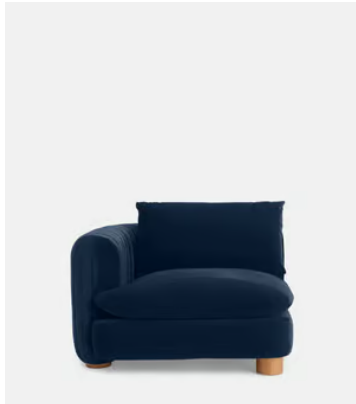

SOHO HOME

Vivienne Modular Sofa, Four Seater, Velvet, Royal Blue

£4,585 Regular price

£3,897 Member price

The eighth floor at White City House forms the inspiration for the Vivienne modular sofa. Upholstered in rich velvet, it features pleated stitch detailing, cylindrical legs and a wraparound back. Low lounge sitting makes this piece ideal for cosy evenings. Coordinate and configure with other pieces in the Vivienne collection for the sofa shape of your choice.

Dimensions

Dimensions: H83 x W332 x D105cm / H32.7 x W130.7 x D41.3"

Weight: 52kg / 114.6lbs

Packaged dimensions: H65 x W124 x D74cm / H25.6 x W48.8 x D29.1"

Packaged weight: 65kg / 143.3lbs

Number of boxes: 4

Composition: Frame: Engineered hardwood. Feet: Birch. Fill: Foam, feather, down and fiber. Fabric: 85% Cotton, 15% Polyester.

Fabric: 100% Polyester

Feet: Birch

Frame: Engineered Hardwood

Removable cushions: Yes

Available in 1 boucle

Natural

Available in 1 sizes

Four Seater Sofa (H83 x W332 x D105cm / H32.7 x W130.7 x D41.3")