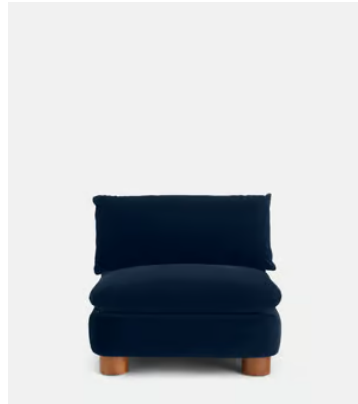

SOHO HOME

Vivienne Modular Sofa, Four Seater, Velvet, Royal Blue

£4,585 Regular price

£3,897 Member price

The eighth floor at White City House forms the inspiration for the Vivienne modular sofa. Upholstered in rich velvet, it features pleated stitch detailing, cylindrical legs and a wraparound back. Low lounge sitting makes this piece ideal for cosy evenings. Coordinate and configure with other pieces in the Vivienne collection for the sofa shape of your choice.

Dimensions

Dimensions: H83 x W332 x D105cm / H32.7 x W130.7 x D41.3"

Weight: 52kg / 114.6lbs

Packaged dimensions: H65 x W124 x D74cm / H25.6 x W48.8 x D29.1"

Packaged weight: 65kg / 143.3lbs

Number of boxes: 4

Composition: Frame: Engineered hardwood. Feet: Birch. Fill: Foam, feather, down and fiber. Fabric: 85% Cotton, 15% Polyester.

Fabric: 100% Polyester

Feet: Birch

Frame: Engineered Hardwood

Removable cushions: Yes

Available in 1 boucle

Natural

Available in 1 sizes

Four Seater Sofa (H83 x W332 x D105cm / H32.7 x W130.7 x D41.3")