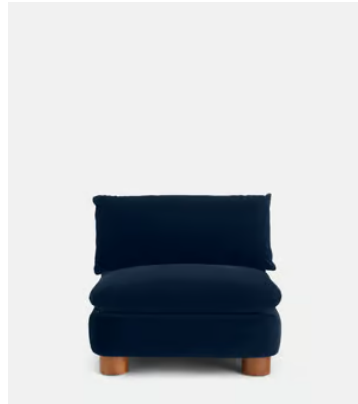

## Vivienne Modular Sofa, Four Seater, Velvet, Royal Blue

£4,585 Regular price

£3,897 Member price

The eighth floor at White City House forms the inspiration for the Vivienne modular sofa. Upholstered in rich velvet, it features pleated stitch detailing, cylindrical legs and a wraparound back. Low lounge sitting makes this piece ideal for cosy evenings. Coordinate and configure with other pieces in the Vivienne collection for the sofa shape of your choice.

### Dimensions

**Dimensions:** H83 x W332 x D105cm / H32.7 x W130.7 x D41.3"

**Weight:** 65kg / 143.3lbs

**Packaged dimensions:** H74 x W124 x D110cm / H29.1 x W48.8 x D43.3"

**Packaged weight:** 65kg / 143.3lbs

### Details

**Arm height:** 71cm

**Assembled size:** H83 x W331 x D105 cm

**Assembly required:** Yes

**Composition:** Frame: Engineered hardwood. Feet: Birch. Fill: Foam, feather, down and fiber. Fabric: 85% Cotton, 15% Polyester.