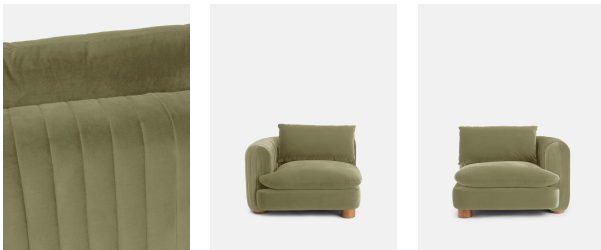

Vivienne Sectional Sofa, Three Seater, Velvet Lichen, Us

£3,190 Regular

£2,712 Membership

Product details

The eighth floor at White City House forms the inspiration for the Vivienne modular sofa. Upholstered in rich velvet, it features pleated stitch detailing, cylindrical legs and a wraparound back. Low lounge sitting makes this piece ideal for cosy evenings. Coordinate and configure with other pieces in the Vivienne collection for the sofa shape of your choice.

Dimensions

Product dimensions: H83 x W236 x D105cm / H32.7 x W92.9 x D41.3"

Product weight: 52kg / 114.6lbs

Packaged or boxed dimensions: H65 x W124 x D74cm / H25.6 x W48.8 x D29.1"

Packaged or boxed weight: 65kg / 143.3lbs

Number of boxes: 2

* Box 1 & 2 : H74 x W124 x D110cm / H29.3 x W48.8 x D43.3"